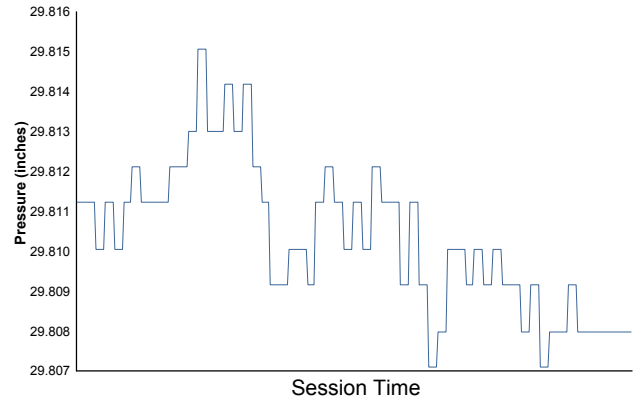

IMSA WeatherTech SportsCar Championship

Practice 3 Weather Report

Air Temperature

Track Temperature

Humidity

Pressure

Wind Speed

Wind Direction