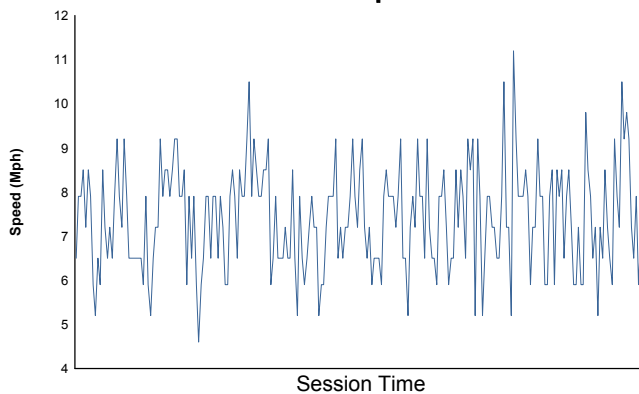

Sahlen's Six Hours of the Glen
 Watkins Glen International / 3.4 miles
 June 29 - July 2, 2017 / Watkins Glen, New York

LAMBORGHINI SUPER TROFEO

Practice 1 Weather Report

Air Temperature

Track Temperature

Humidity

Pressure

Wind Speed

Wind Direction

Track Status: **DRY**