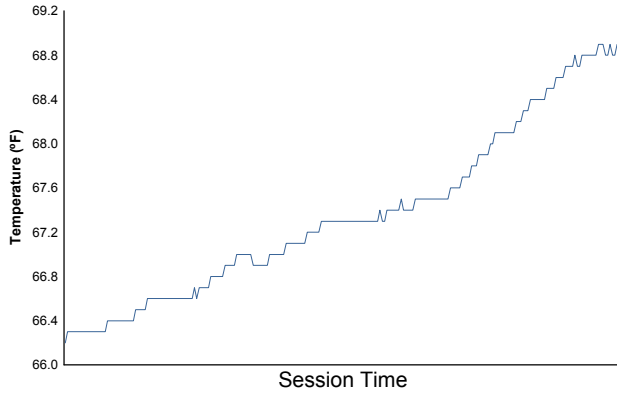

Sahlen's Six Hours of the Glen
 Watkins Glen International / 3.4 miles
 June 29 - July 2, 2017 / Watkins Glen, New York

LAMBORGHINI SUPER TROFEO

Practice 1 Weather Report

Air Temperature

Track Temperature

Humidity

Pressure

Wind Speed

Wind Direction

Track Status: **DRY**