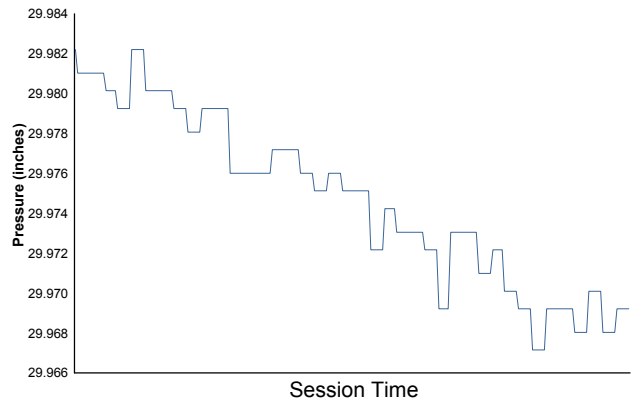

Sahlen's Six Hours of the Glen
 Watkins Glen International / 3.4 miles
 June 29 - July 2, 2017 / Watkins Glen, New York

LAMBORGHINI SUPER TROFEO

Practice 1 Weather Report

Air Temperature

Track Temperature

Humidity

Pressure

Wind Speed

Wind Direction

Track Status: **DRY**