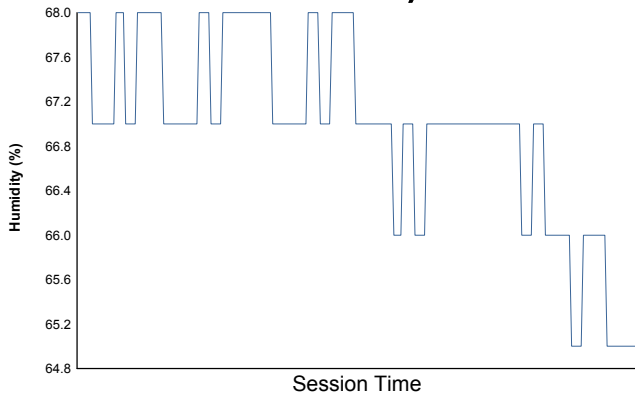

Sahlen's Six Hours of the Glen
 Watkins Glen International / 3.4 miles
 June 29 - July 2, 2017 / Watkins Glen, New York

LAMBORGHINI SUPER TROFEO

Practice 1 Weather Report

Air Temperature

Track Temperature

Humidity

Pressure

Wind Speed

Wind Direction

Track Status: **DRY**