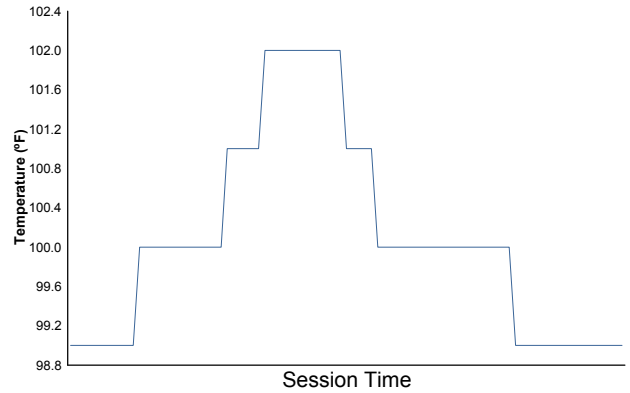

Sahlen's Six Hours of the Glen
 Watkins Glen International / 3.4 miles
 June 29 - July 2, 2017 / Watkins Glen, New York
LAMBORGHINI SUPER TROFEO

Qualifying 1 Weather Report

Air Temperature

Track Temperature

Humidity

Pressure

Wind Speed

Wind Direction

North = 0°/360° Est = 90° South = 180° West = 270°

Track Status: **DRY**