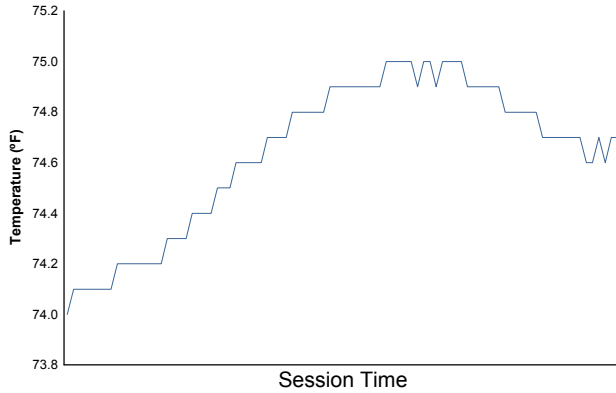

Sahlen's Six Hours of the Glen
 Watkins Glen International / 3.4 miles
 June 29 - July 2, 2017 / Watkins Glen, New York
LAMBORGHINI SUPER TROFEO

Qualifying 1 Weather Report

Air Temperature

Track Temperature

Humidity

Pressure

Wind Speed

Wind Direction

North = 0°/360° Est = 90° South = 180° West = 270°

Track Status: **DRY**