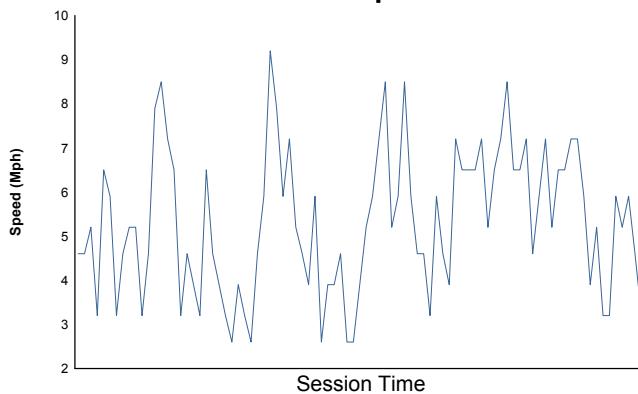

Sahlen's Six Hours of the Glen
 Watkins Glen International / 3.4 miles
 June 29 - July 2, 2017 / Watkins Glen, New York
LAMBORGHINI SUPER TROFEO

Qualifying 1 Weather Report

Air Temperature

Track Temperature

Humidity

Pressure

Wind Speed

Wind Direction

North = 0°/360° Est = 90° South = 180° West = 270°

Track Status: **DRY**