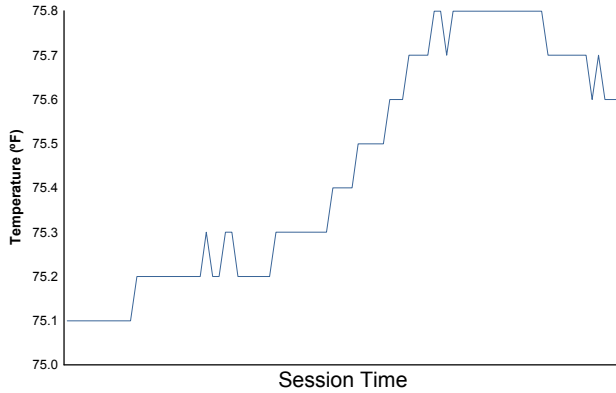

Sahlen's Six Hours of the Glen
 Watkins Glen International / 3.4 miles
 June 29 - July 2, 2017 / Watkins Glen, New York

LAMBORGHINI SUPER TROFEO

Qualifying 2 Weather Report

Air Temperature

Track Temperature

Humidity

Pressure

Wind Speed

Wind Direction

North = 0°/360° Est = 90° South = 180° West = 270°

Track Status: **DRY**