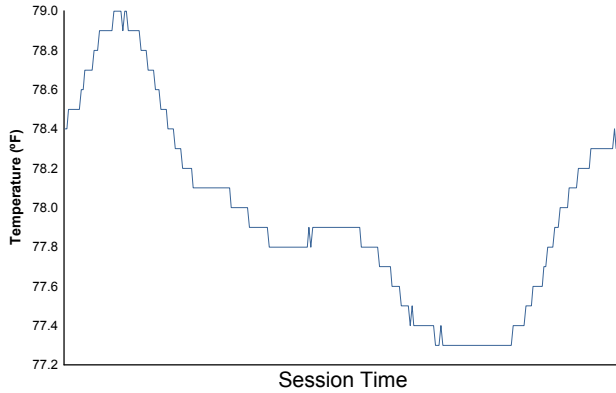

Sahlen's Six Hours of the Glen
 Watkins Glen International / 3.4 miles
 June 29 - July 2, 2017 / Watkins Glen, New York
LAMBORGHINI SUPER TROFEO

Race 2 Weather Report

Air Temperature

Track Temperature

Humidity

Pressure

Wind Speed

Wind Direction

Track Status: **DRY**