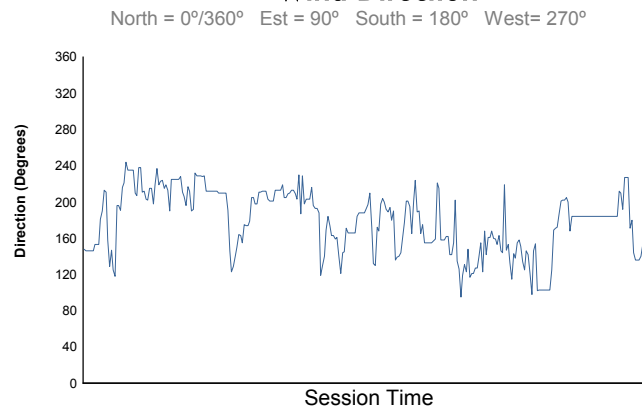

Sahlen's Six Hours of the Glen
 Watkins Glen International / 3.4 miles
 June 29 - July 2, 2017 / Watkins Glen, New York
LAMBORGHINI SUPER TROFEO

Race 2 Weather Report

Air Temperature

Track Temperature

Humidity

Pressure

Wind Speed

Wind Direction

Track Status: **DRY**