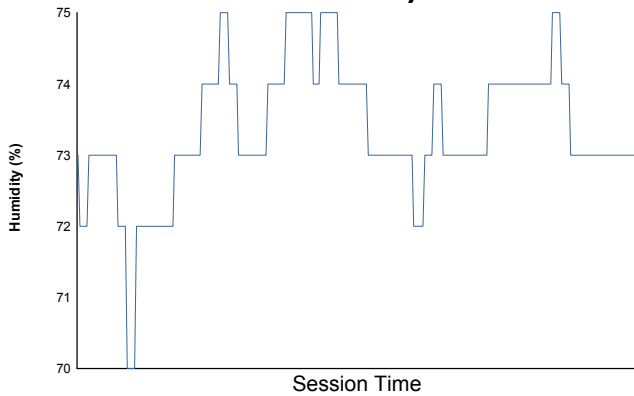

Sahlen's Six Hours of the Glen
 Watkins Glen International / 3.4 miles
 June 29 - July 2, 2017 / Watkins Glen, New York
LAMBORGHINI SUPER TROFEO

Race 2 Weather Report

Air Temperature

Track Temperature

Humidity

Pressure

Wind Speed

Wind Direction

Track Status: **DRY**