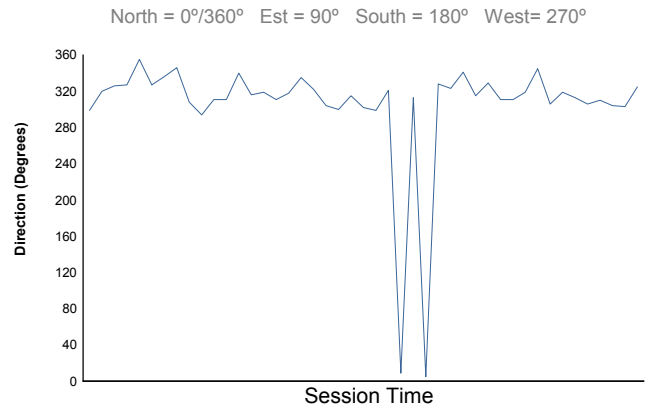

Track Temperature

Humidity

Pressure

Wind Speed

Wind Direction

Track Status: **DRY**