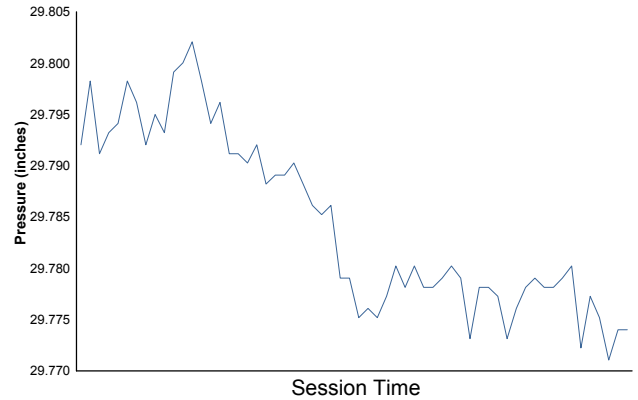

IMSA WeatherTech SportsCar Championship

Practice 1 Weather Report

Air Temperature

Track Temperature

Humidity

Pressure

Wind Speed

Wind Direction