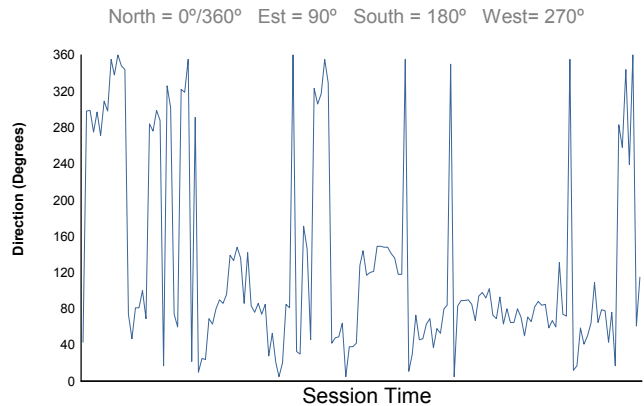

IMSA WeatherTech SportsCar Championship

Race Weather Report

Air Temperature

Track Temperature

Humidity

Pressure

Wind Speed

Wind Direction

Track Status: **DRY**