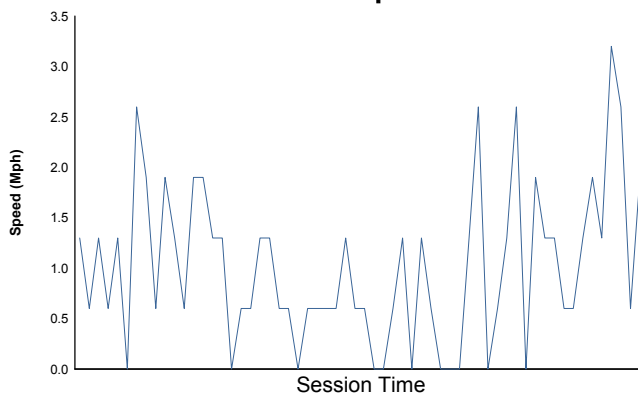

Virginia Is For Racing Lovers Grand Prix

Virginia International Raceway / 3.27 miles
August 23 - 25, 2019 / Alton, Virginia

IMSA Michelin Pilot Challenge

Practice 1 Weather Report

Air Temperature

Track Temperature

Humidity

Pressure

Wind Speed

Wind Direction

North = 0°/360° Est = 90° South = 180° West = 270°

Track Status: **DRY**