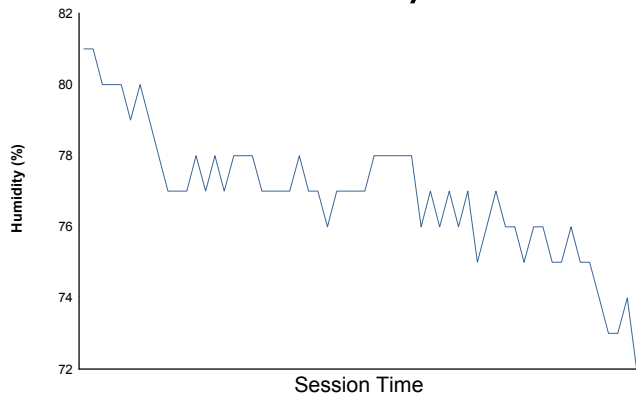

Virginia Is For Racing Lovers Grand Prix

Virginia International Raceway / 3.27 miles
August 23 - 25, 2019 / Alton, Virginia

IMSA Michelin Pilot Challenge

Practice 1 Weather Report

Air Temperature

Track Temperature

Humidity

Pressure

Wind Speed

Wind Direction

North = 0°/360° Est = 90° South = 180° West = 270°

Track Status: **DRY**