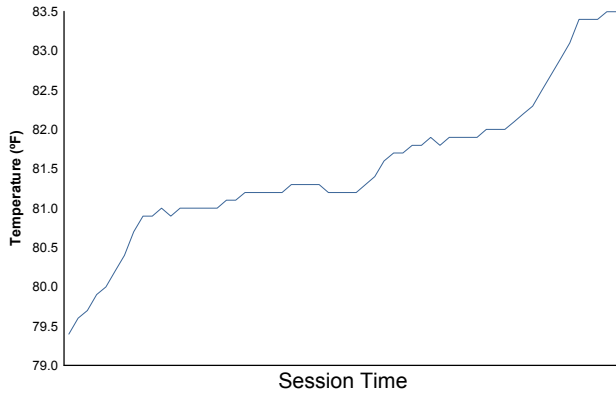

Virginia Is For Racing Lovers Grand Prix

Virginia International Raceway / 3.27 miles
August 23 - 25, 2019 / Alton, Virginia

IMSA Michelin Pilot Challenge

Practice 1 Weather Report

Air Temperature

Track Temperature

Humidity

Pressure

Wind Speed

Wind Direction

North = 0°/360° Est = 90° South = 180° West = 270°

Track Status: **DRY**