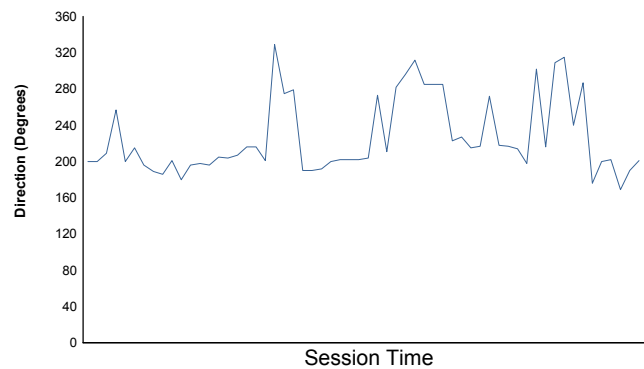

Humidity

Pressure

Wind Speed

Wind Direction

North = 0°/360° Est = 90° South = 180° West = 270°

Track Status: **DRY**