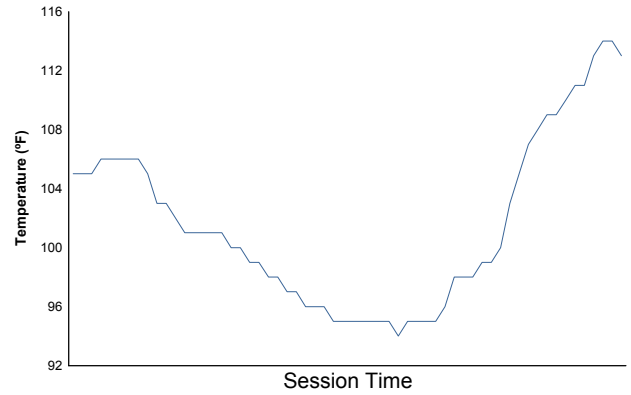

Virginia Is For Racing Lovers Grand Prix

Virginia International Raceway / 3.27 miles
August 23 - 25, 2019 / Alton, Virginia

IMSA Michelin Pilot Challenge

Practice 1 Weather Report

Air Temperature

Track Temperature

Humidity

Pressure

Wind Speed

Wind Direction

North = 0°/360° Est = 90° South = 180° West = 270°

Track Status: **DRY**