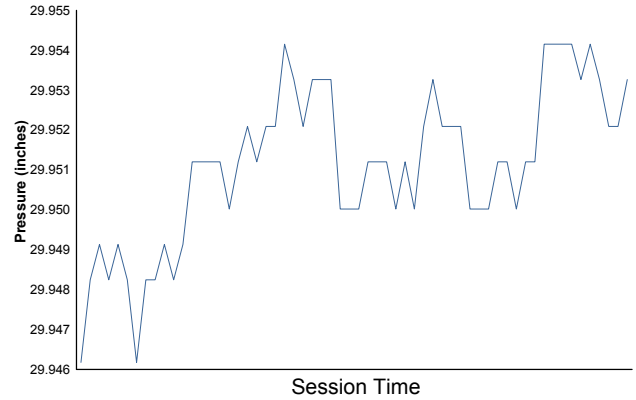

Virginia Is For Racing Lovers Grand Prix

Virginia International Raceway / 3.27 miles
August 23 - 25, 2019 / Alton, Virginia

IMSA Michelin Pilot Challenge

Practice 1 Weather Report

Air Temperature

Track Temperature

Humidity

Pressure

Wind Speed

Wind Direction

North = 0°/360° Est = 90° South = 180° West = 270°

Track Status: **DRY**