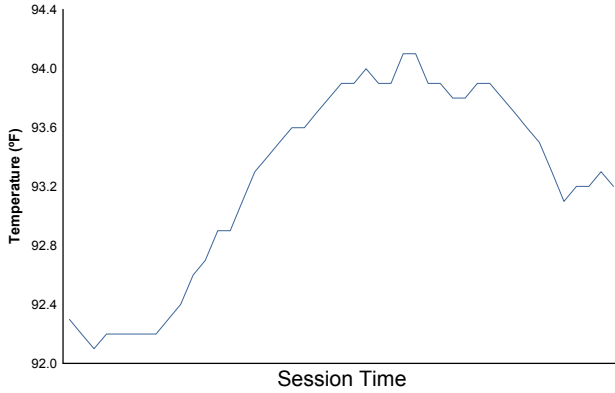

Virginia Is For Racing Lovers Grand Prix

Virginia International Raceway / 3.27 miles
August 23 - 25, 2019 / Alton, Virginia

IMSA Michelin Pilot Challenge

Practice 2 Weather Report

Air Temperature