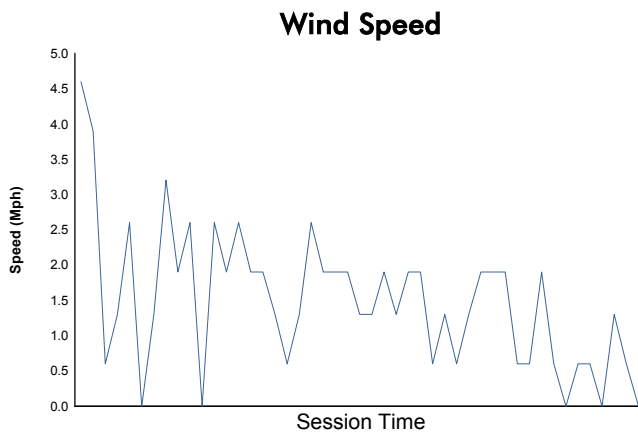

Porsche GT3 Cup Challenge USA by Yokohama

Race 1 Weather Report

Track Status: **WET**