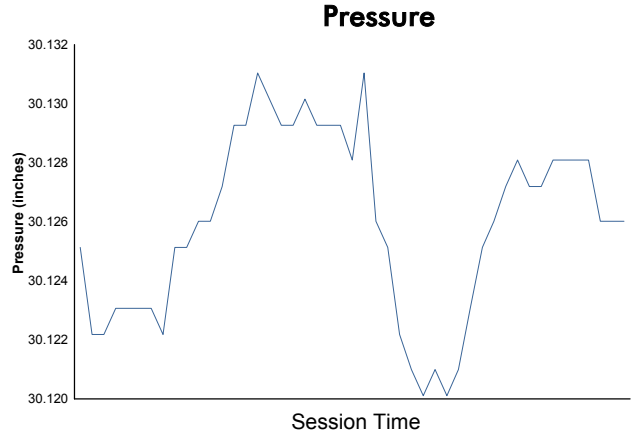

Porsche GT3 Cup Challenge USA by Yokohama

Race 1 Weather Report

Track Status: **WET**