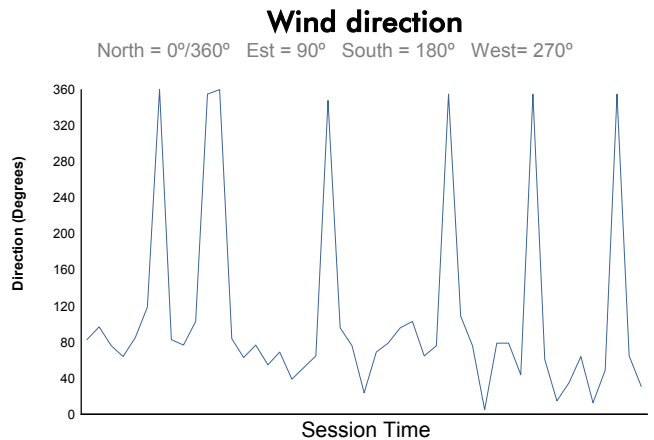

Porsche GT3 Cup Challenge USA by Yokohama

Race 1 Weather Report

Track Status: **WET**