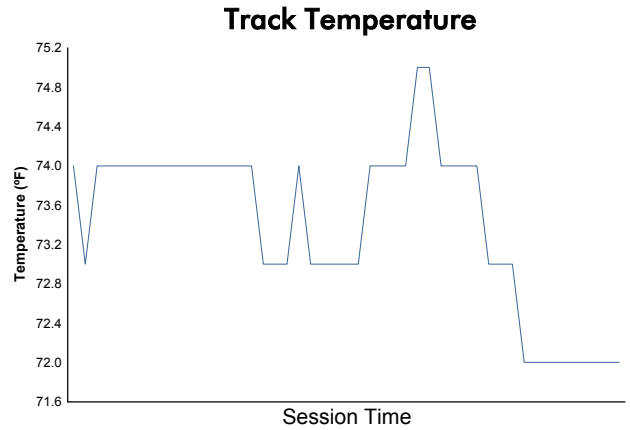

Porsche GT3 Cup Challenge USA by Yokohama

Race 1 Weather Report

Track Status: **WET**