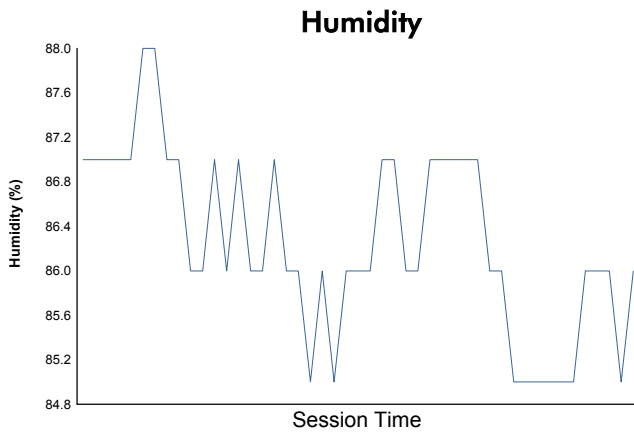

Porsche GT3 Cup Challenge USA by Yokohama

Race 1 Weather Report

Track Status: **WET**