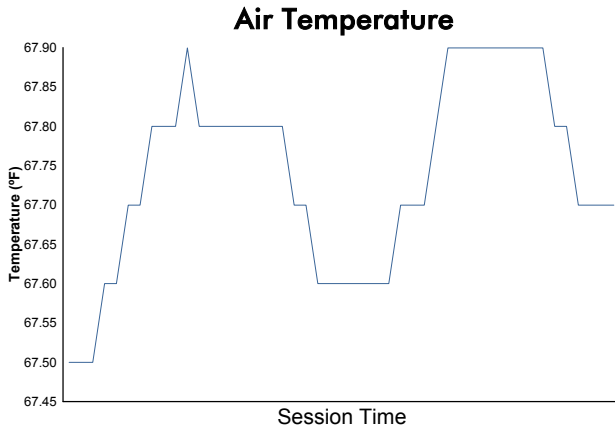

Porsche GT3 Cup Challenge USA by Yokohama

Race 1 Weather Report

Track Status: **WET**