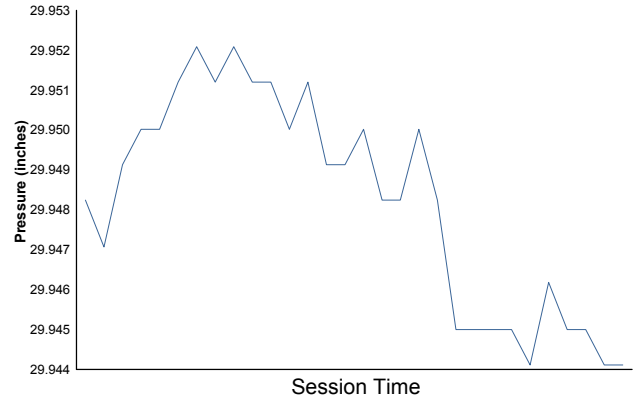

Michelin GT Challenge at VIR

Virginia International Raceway / 3.27 miles
August 23 - 25, 2019 / Alton, Virginia

IMSA Prototype Challenge

Practice 1 Weather Report

Air Temperature

Track Temperature

Humidity

Pressure

Wind Speed

Wind Direction

Track Status: **DRY**