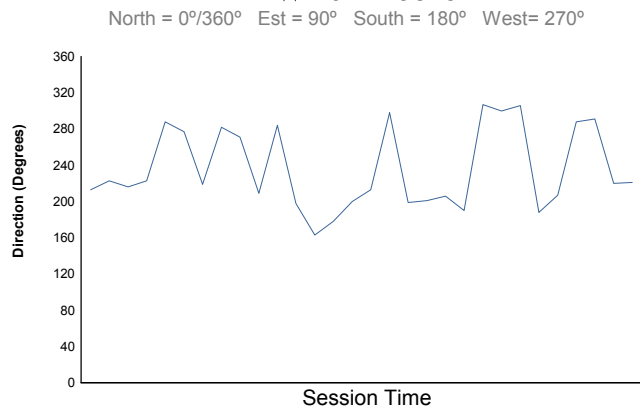

Michelin GT Challenge at VIR

Virginia International Raceway / 3.27 miles
August 23 - 25, 2019 / Alton, Virginia

IMSA Prototype Challenge

Practice 1 Weather Report

Air Temperature

Track Temperature

Humidity

Pressure

Wind Speed

Wind Direction

Track Status: **DRY**