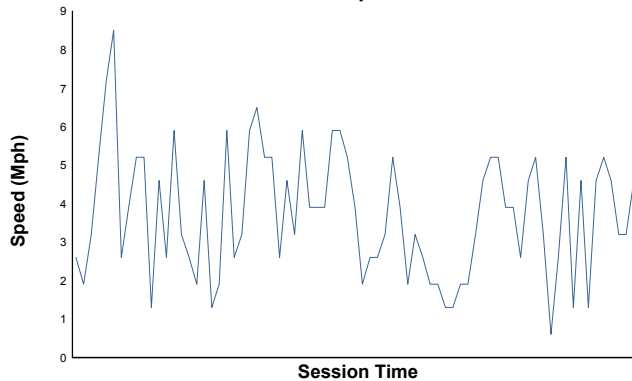

IMSA WeatherTech SportsCar Championship

Practice 2 Weather Report

Air Temperature

Track Temperature

Humidity

Pressure

Wind Speed

Wind Direction