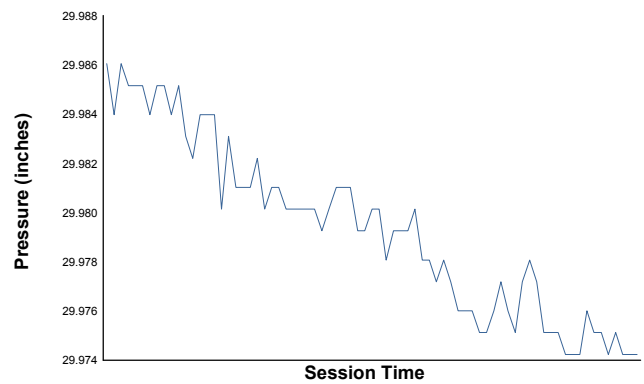

IMSA WeatherTech SportsCar Championship

Practice 2 Weather Report

Air Temperature

Track Temperature

Humidity

Pressure

Wind Speed

Wind Direction