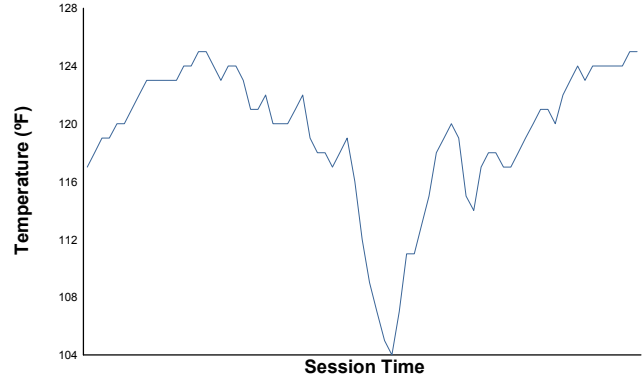

IMSA WeatherTech SportsCar Championship

Practice 2 Weather Report

Air Temperature

Track Temperature

Humidity

Pressure

Wind Speed

Wind Direction