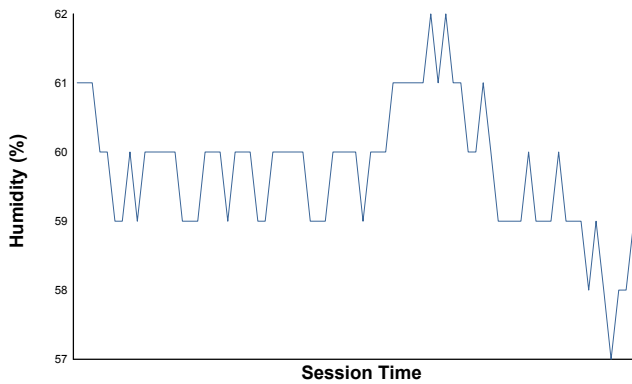

IMSA WeatherTech SportsCar Championship

Practice 2 Weather Report

Air Temperature

Track Temperature

Humidity

Pressure

Wind Speed

Wind Direction