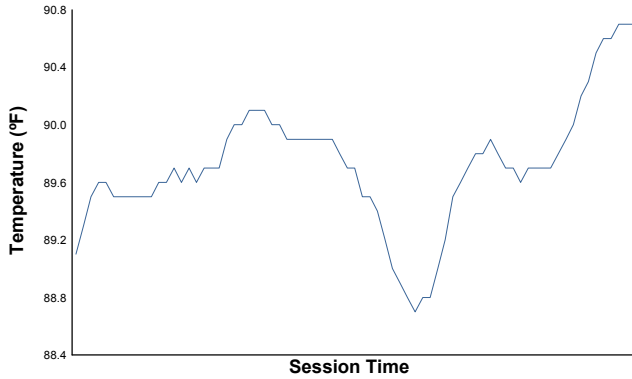

IMSA WeatherTech SportsCar Championship

Practice 2 Weather Report

Air Temperature

Track Temperature

Humidity

Pressure

Wind Speed

Wind Direction