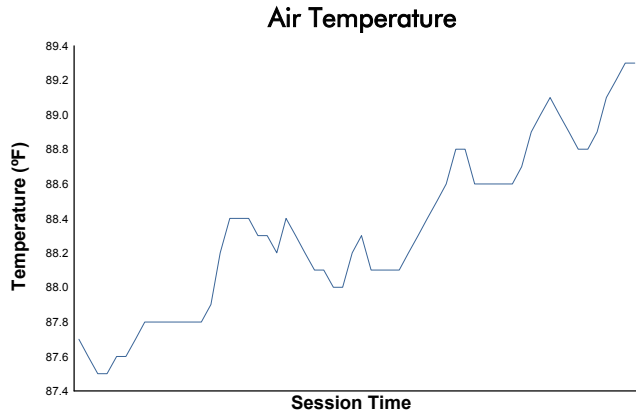

VP Racing Stay Frosty 240 at Michelin Raceway Road Atlanta

Michelin Raceway Road Atlanta / 2.54 miles
September 4 - 6 / Braselton, Georgia

IMSA Michelin Pilot Challenge

Practice 1 Weather Report

Track Status: **DRY**