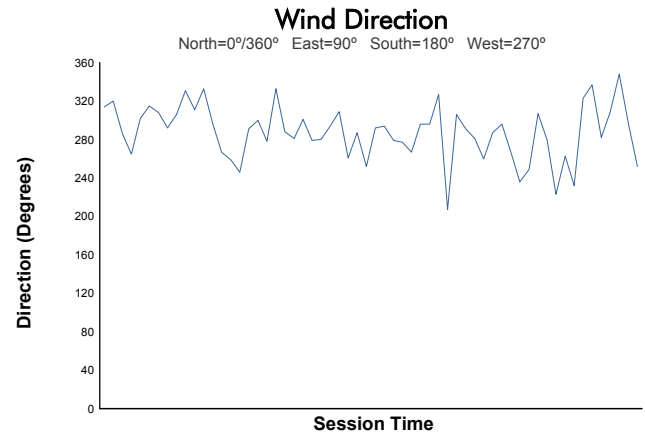

VP Racing Stay Frosty 240 at Michelin Raceway Road Atlanta

Michelin Raceway Road Atlanta / 2.54 miles
September 4 - 6 / Braselton, Georgia

IMSA Michelin Pilot Challenge

Practice 1 Weather Report

Track Status: **DRY**