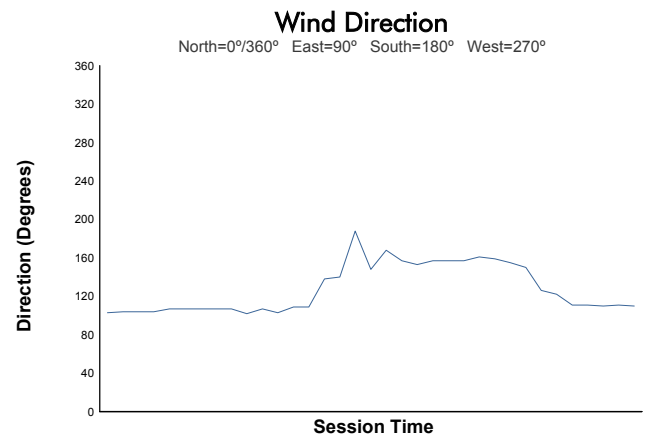

VP Racing Stay Frosty 240 at Michelin Raceway Road Atlanta

Michelin Raceway Road Atlanta / 2.54 miles
September 4 - 6 / Braselton, Georgia

IMSA Michelin Pilot Challenge

Qualifying Weather Report

Track Status: **DRY**