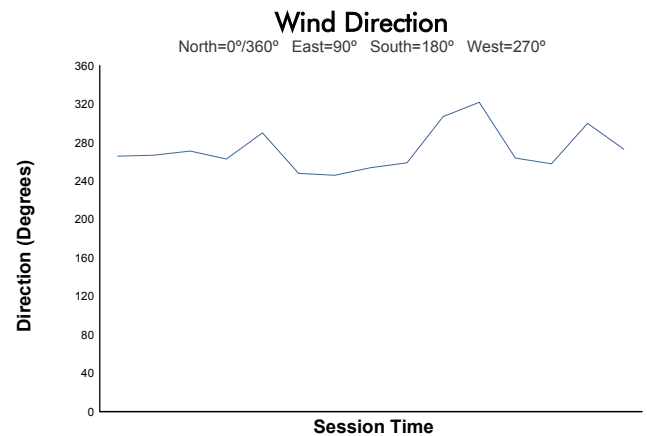

Michelin Endurance Challenge Weekend At Michelin Raceway Road Atlanta

Michelin Raceway Road Atlanta / 2.54 miles
September 4 - 6 / Braselton, Georgia

LAMBORGHINI SUPER TROFEO

Qualifying 1 Weather Report

Track Status: **DRY**