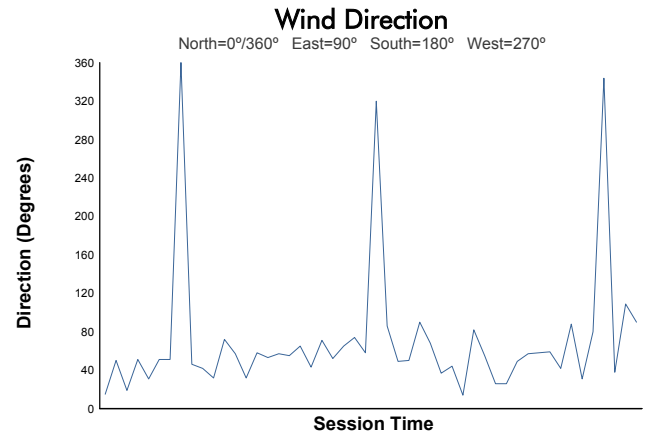

Michelin Endurance Challenge Weekend At Michelin Raceway Road Atlanta

Michelin Raceway Road Atlanta / 2.54 miles
September 4 - 6 / Braselton, Georgia

LAMBORGHINI SUPER TROFEO

Race 2 Weather Report

Track Status: **DRY**