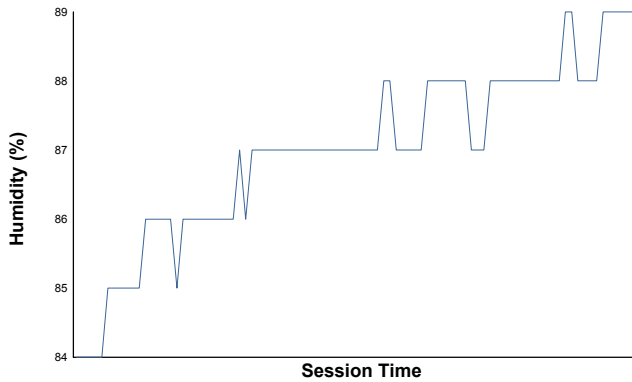

Air Temperature

Track Temperature

Humidity

Pressure

Wind Speed

Wind Direction

Track Status: **DRY**