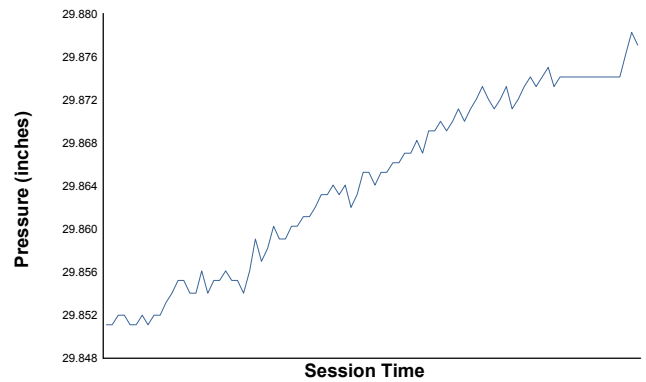

Air Temperature

Track Temperature

Humidity

Pressure

Wind Speed

Wind Direction

Track Status: **DRY**