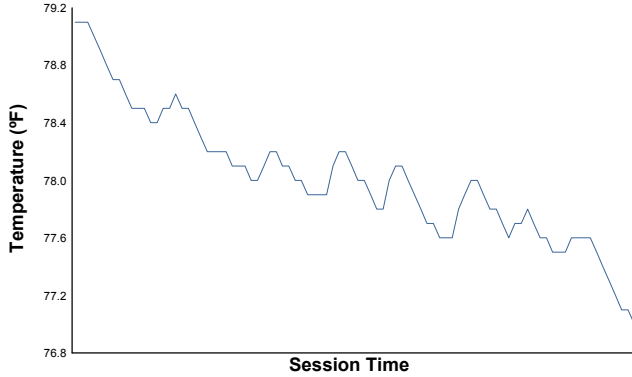

Air Temperature

Track Temperature

Humidity

Pressure

Wind Speed

Wind Direction

Track Status: **DRY**