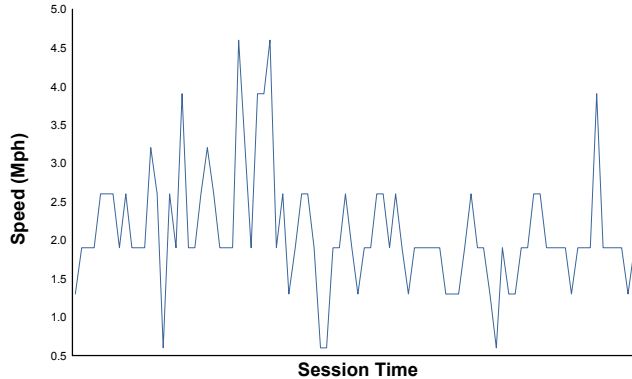

Air Temperature

Track Temperature

Humidity

Pressure

Wind Speed

Wind Direction

Track Status: **DRY**