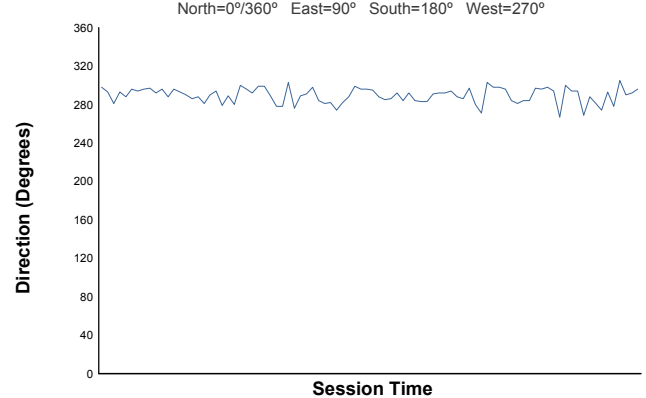

Air Temperature

Track Temperature

Humidity

Pressure

Wind Speed

Wind Direction

Track Status: **DRY**