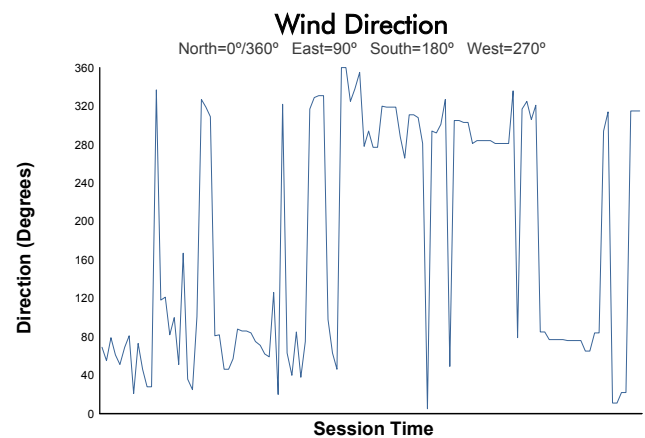

Alan Jay Automotive Network 120

Sebring International Raceway / 3.74 miles
November 12 - 14, 2020 / Sebring, Florida

IMSA Michelin Pilot Challenge

Race Weather Report

Track Status: **DRY**