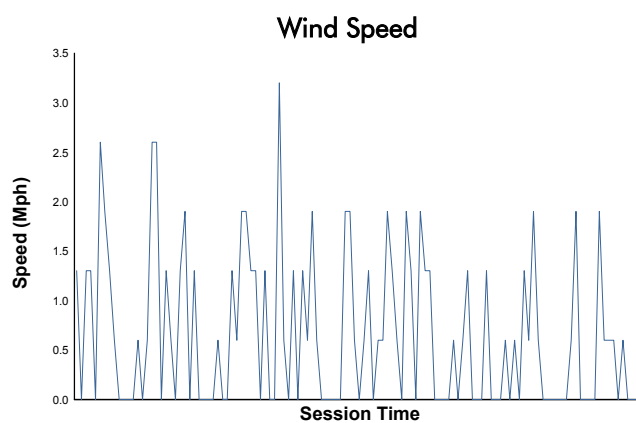

Alan Jay Automotive Network 120

Sebring International Raceway / 3.74 miles
November 12 - 14, 2020 / Sebring, Florida

IMSA Michelin Pilot Challenge

Race Weather Report

Track Status: **DRY**