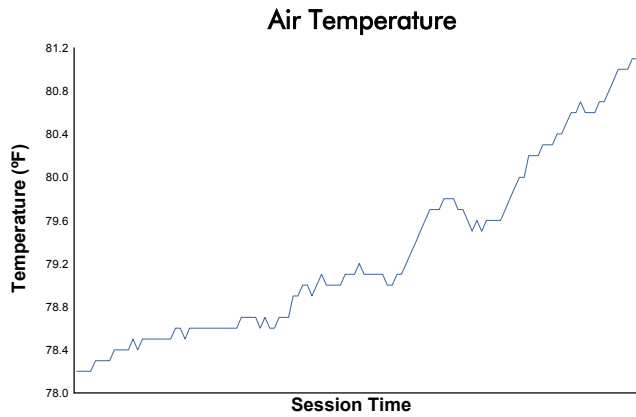

Alan Jay Automotive Network 120

Sebring International Raceway / 3.74 miles
November 12 - 14, 2020 / Sebring, Florida

IMSA Michelin Pilot Challenge

Race Weather Report

Track Status: **DRY**