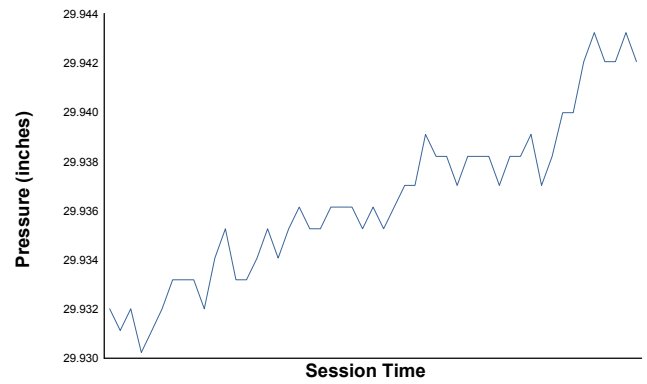

Air Temperature

Track Temperature

Humidity

Pressure

Wind Speed

Wind Direction

North=0°/360° East=90° South=180° West=270°

Track Status: **DRY**