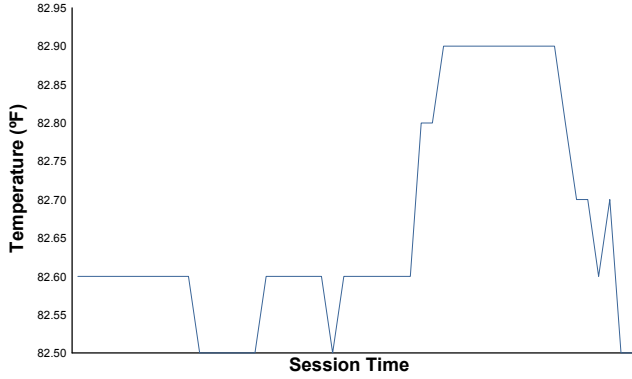

Air Temperature

Track Temperature

Humidity

Pressure

Wind Speed

Wind Direction

North=0°/360° East=90° South=180° West=270°

Track Status: **DRY**