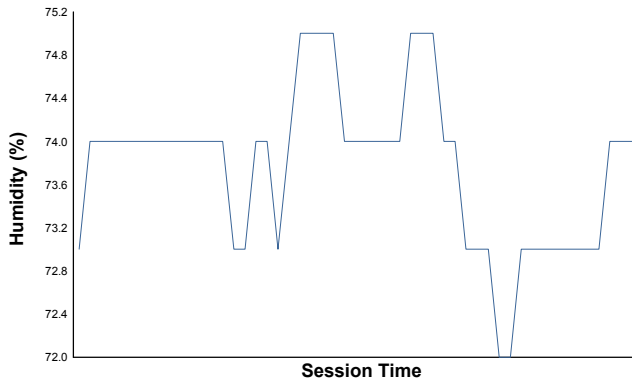

Air Temperature

Track Temperature

Humidity

Pressure

Wind Speed

Wind Direction

North=0°/360° East=90° South=180° West=270°

Track Status: **DRY**