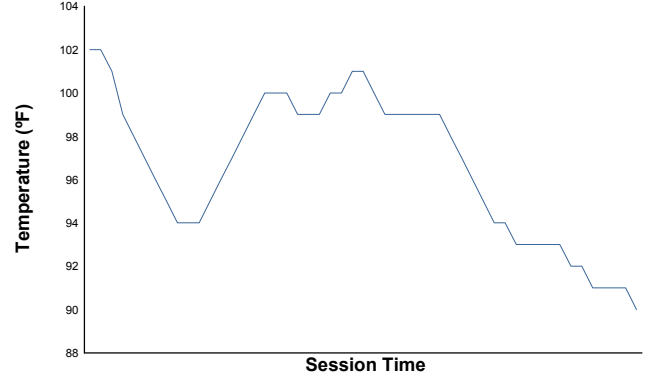

Air Temperature

Track Temperature

Humidity

Pressure

Wind Speed

Wind Direction

North=0°/360° East=90° South=180° West=270°

Track Status: **DRY**