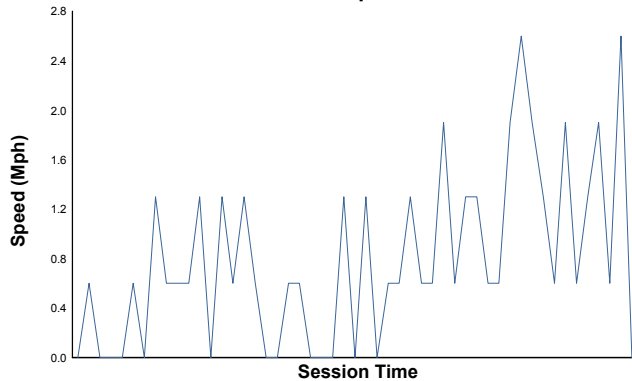

Air Temperature

Track Temperature

Humidity

Pressure

Wind Speed

Wind Direction

North=0°/360° East=90° South=180° West=270°

Track Status: **DRY**