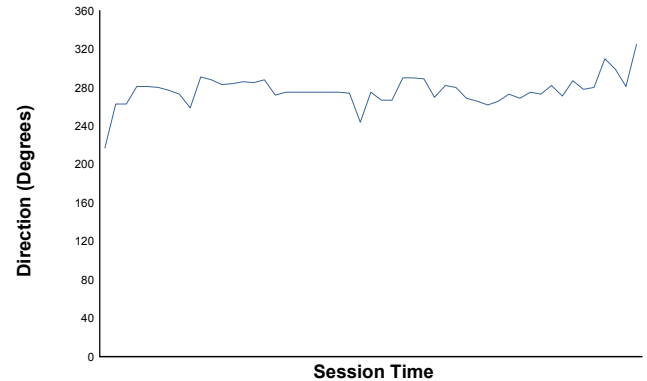

Air Temperature

Track Temperature

Humidity

Pressure

Wind Speed

Wind Direction

North=0°/360° East=90° South=180° West=270°

Track Status: **DRY**