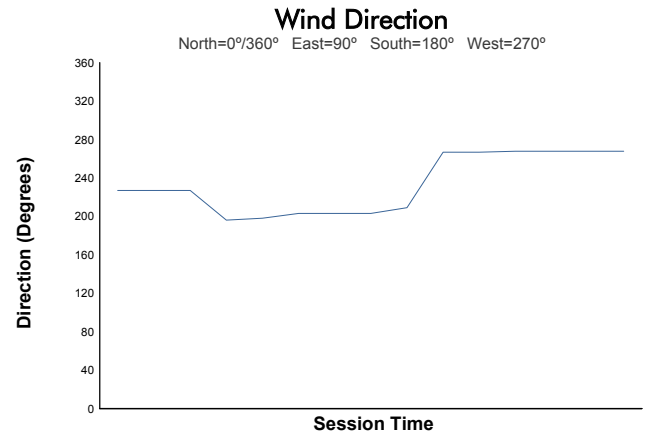

Northeast Grand Prix

Lime Rock Park / 1.474 miles
July 16 - 17, 2021 / Lakeville, Connecticut

IMSA WeatherTech SportsCar Championship

Qualifying - GTD Position Weather Report

Track Status: **DRY**