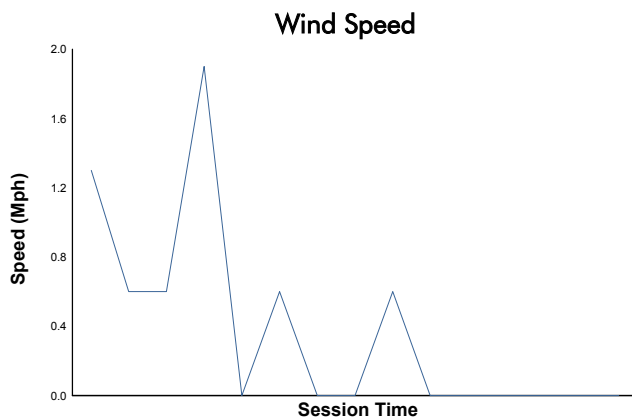

Northeast Grand Prix

Lime Rock Park / 1.474 miles
July 16 - 17, 2021 / Lakeville, Connecticut

IMSA WeatherTech SportsCar Championship

Qualifying - GTD Position Weather Report

Track Status: **DRY**