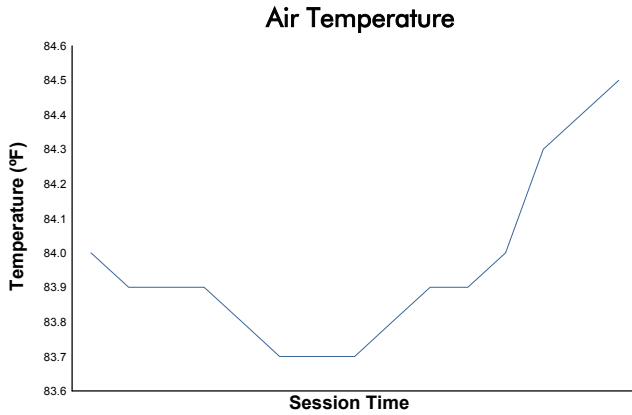

Northeast Grand Prix

Lime Rock Park / 1.474 miles
July 16 - 17, 2021 / Lakeville, Connecticut

IMSA WeatherTech SportsCar Championship

Qualifying - GTD Position Weather Report

Track Status: **DRY**