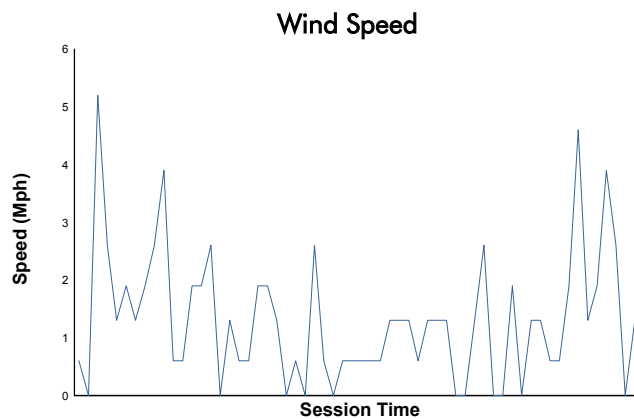

### Practice 1 Weather Report

Track Status: **DRY**