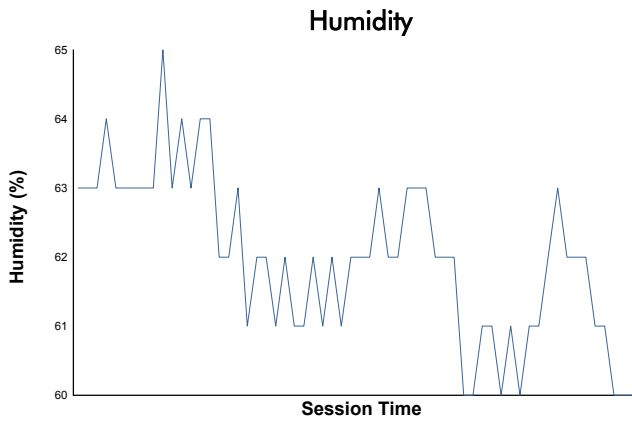

### Practice 2 Weather Report

Track Status: **DRY**