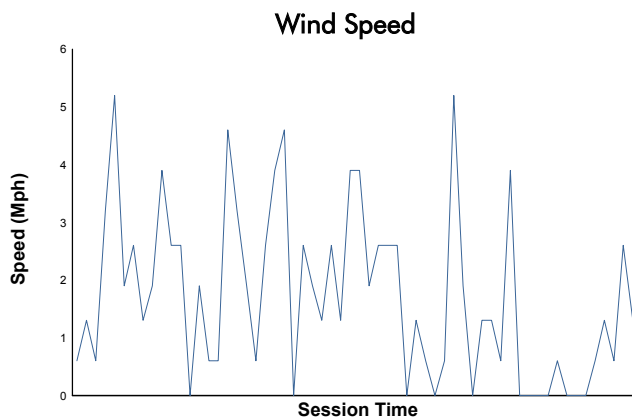

### Practice 2 Weather Report

Track Status: **DRY**