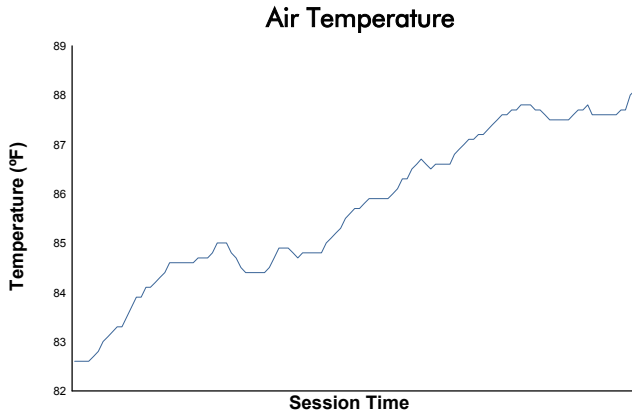

### Race Weather Report

Track Status: **DRY**