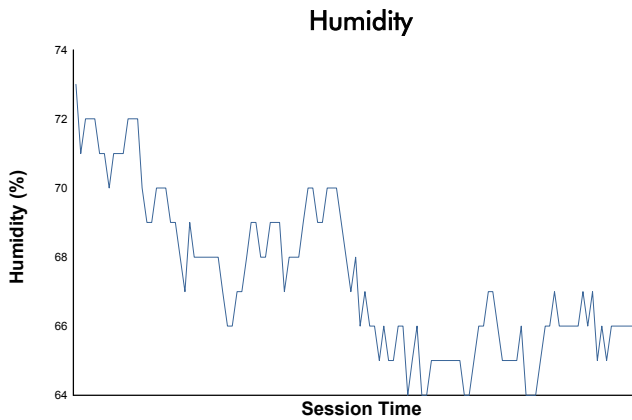

### Race Weather Report

Track Status: **DRY**