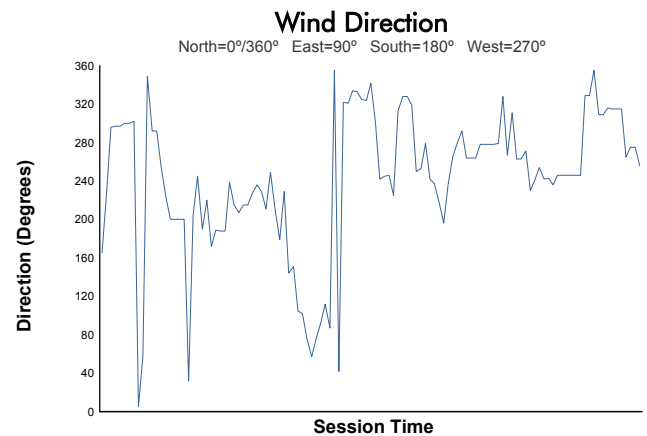

### Race Weather Report

Track Status: **DRY**