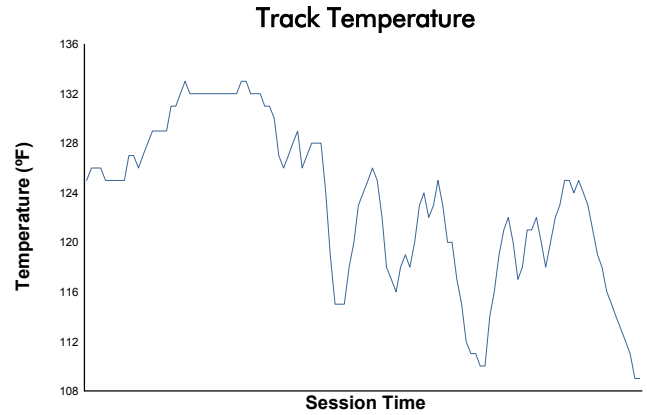

### Race Weather Report

Track Status: **DRY**