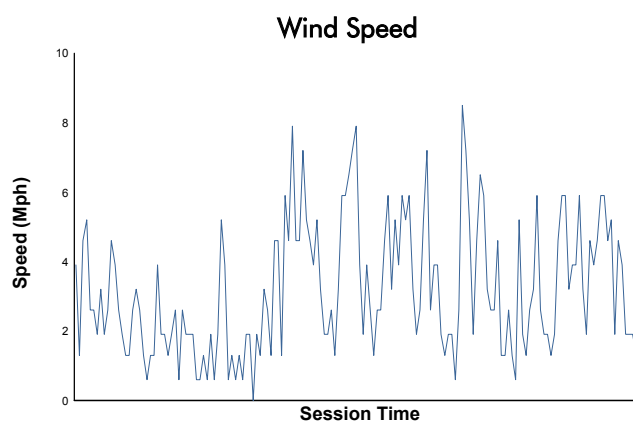

Michelin GT Challenge at VIR

VIRginia International Raceway / 3.27 miles
October 8 - 10, 2021 / Alton, Virginia

IMSA WeatherTech SportsCar Championship

Race Weather Report

Track Status: **DRY**