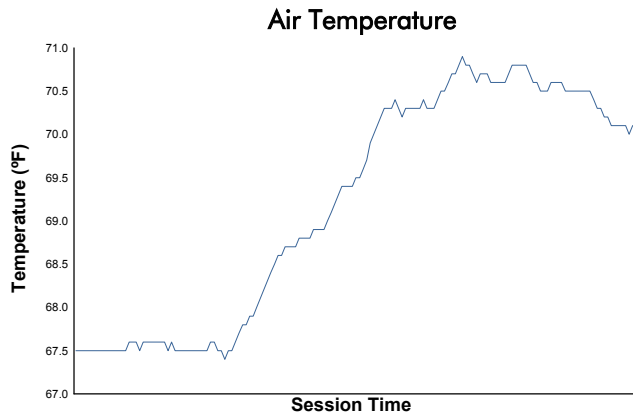

Michelin GT Challenge at VIR

VIRginia International Raceway / 3.27 miles
October 8 - 10, 2021 / Alton, Virginia

IMSA WeatherTech SportsCar Championship

Race Weather Report

Track Status: **DRY**