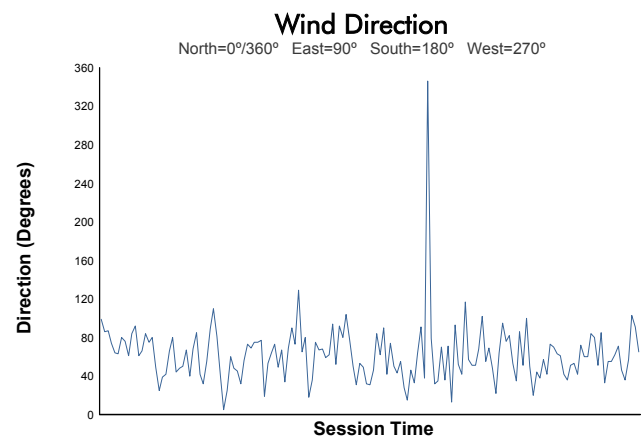

Michelin GT Challenge at VIR

VIRginia International Raceway / 3.27 miles
October 8 - 10, 2021 / Alton, Virginia

IMSA WeatherTech SportsCar Championship

Race Weather Report

Track Status: **DRY**