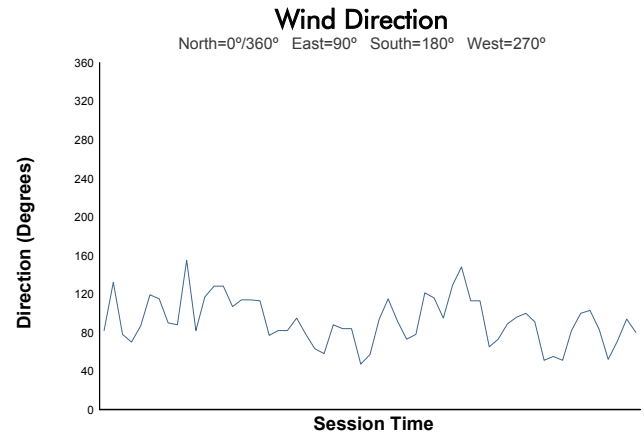

Virginia Is For Racing Lovers Grand Prix

Virginia International Raceway / 3.27 miles
October 8 - 10, 2021 / Alton, Virginia

IMSA Michelin Pilot Challenge

Practice 1 Weather Report

Track Status: **DRY**