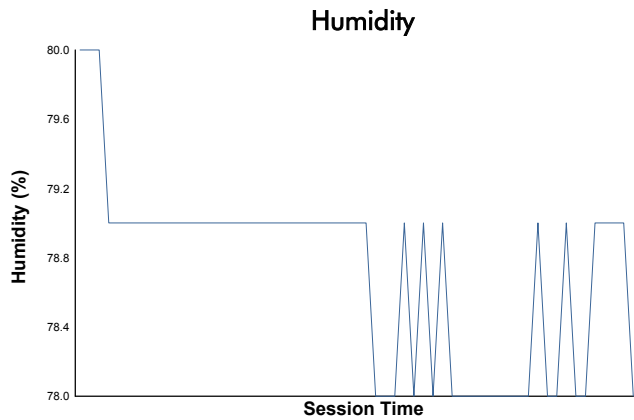

### Practice 1 Weather Report

Track Status: **DRY**