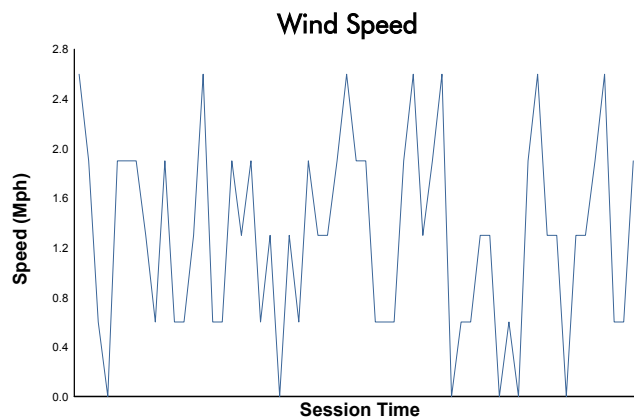

### Practice 1 Weather Report

Track Status: **DRY**