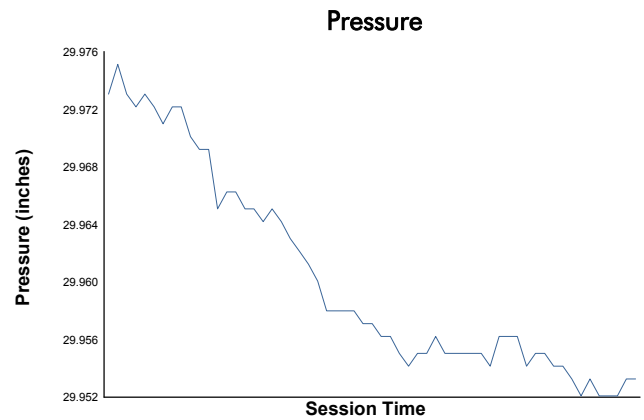

Virginia Is For Racing Lovers Grand Prix

Virginia International Raceway / 3.27 miles
October 8 - 10, 2021 / Alton, Virginia

IMSA Michelin Pilot Challenge

Practice 1 Weather Report

Track Status: **DRY**