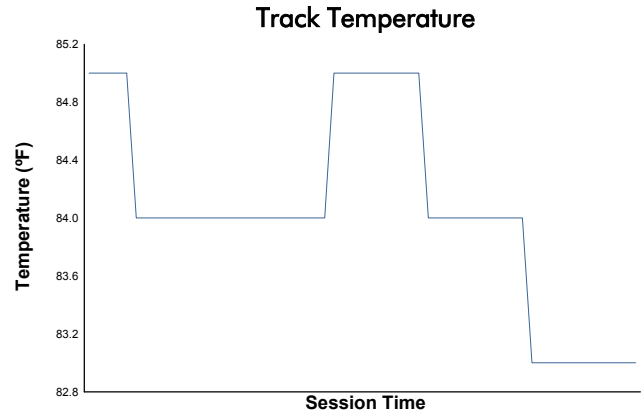

### Practice 1 Weather Report

Track Status: **DRY**