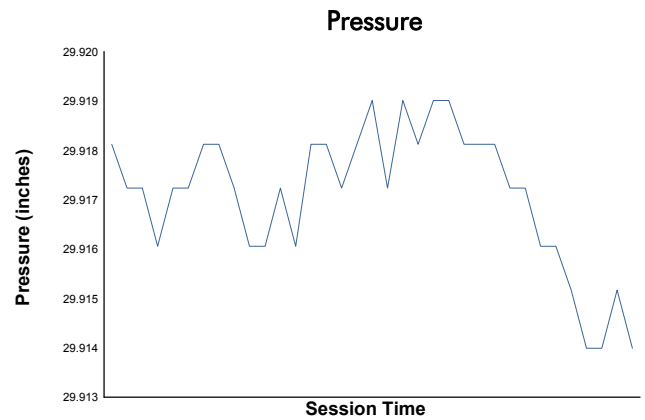

Virginia Is For Racing Lovers Grand Prix

Virginia International Raceway / 3.27 miles
October 8 - 10, 2021 / Alton, Virginia

IMSA Michelin Pilot Challenge

Qualifying Weather Report

Track Status: **DRY**