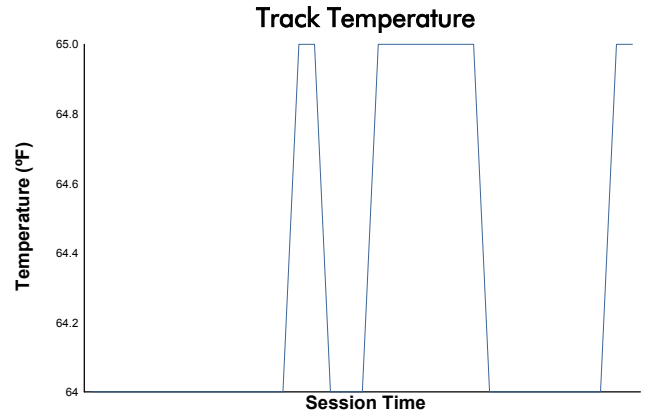

Virginia Is For Racing Lovers Grand Prix

Virginia International Raceway / 3.27 miles
October 8 - 10, 2021 / Alton, Virginia

IMSA Michelin Pilot Challenge

Qualifying Weather Report

Track Status: **DRY**