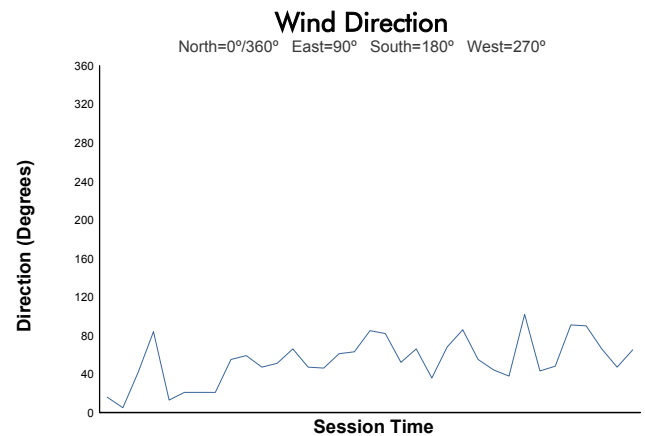

Virginia Is For Racing Lovers Grand Prix

Virginia International Raceway / 3.27 miles
October 8 - 10, 2021 / Alton, Virginia

IMSA Michelin Pilot Challenge

Qualifying Weather Report

Track Status: **DRY**