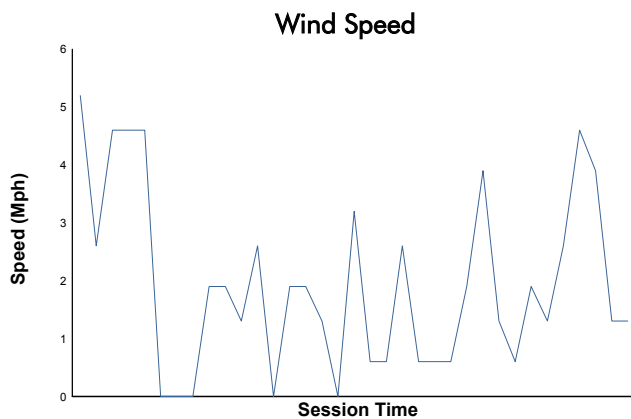

Virginia Is For Racing Lovers Grand Prix

Virginia International Raceway / 3.27 miles
October 8 - 10, 2021 / Alton, Virginia

IMSA Michelin Pilot Challenge

Qualifying Weather Report

Track Status: **DRY**