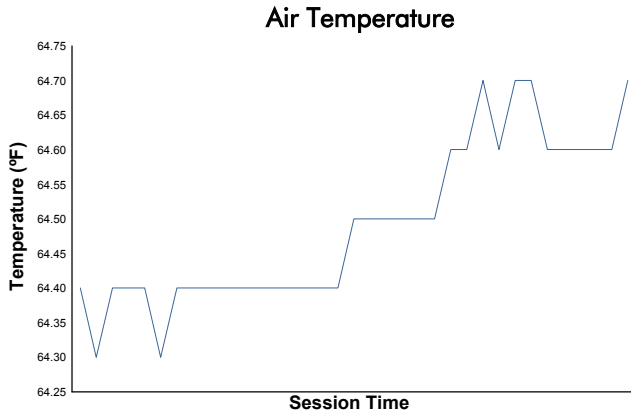

Virginia Is For Racing Lovers Grand Prix

Virginia International Raceway / 3.27 miles
October 8 - 10, 2021 / Alton, Virginia

IMSA Michelin Pilot Challenge

Qualifying Weather Report

Track Status: **DRY**