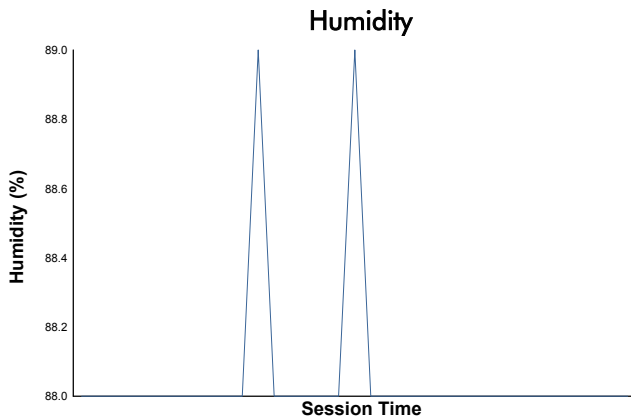

Virginia Is For Racing Lovers Grand Prix

Virginia International Raceway / 3.27 miles
October 8 - 10, 2021 / Alton, Virginia

IMSA Michelin Pilot Challenge

Qualifying Weather Report

Track Status: **DRY**