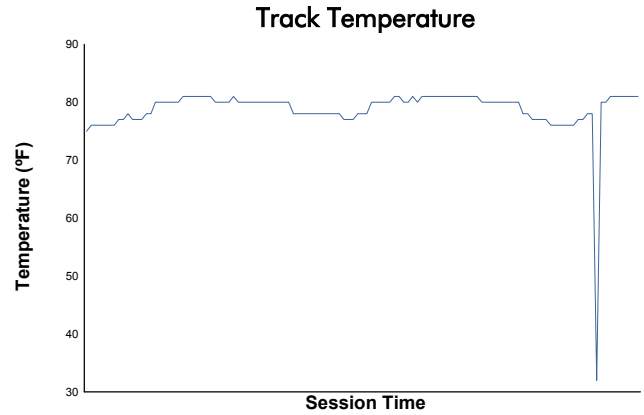

### Race Weather Report

Track Status:

**DRY**