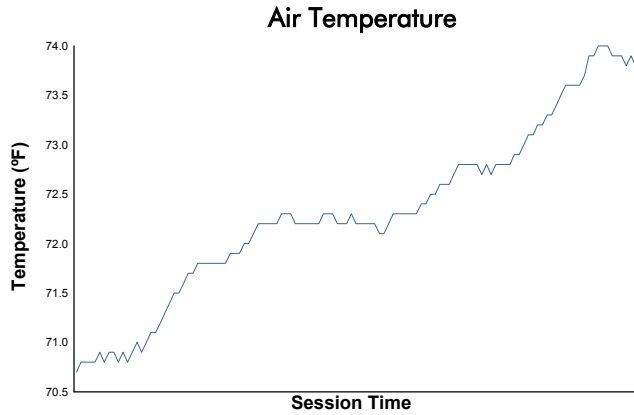

### Race Weather Report

Track Status:

**DRY**