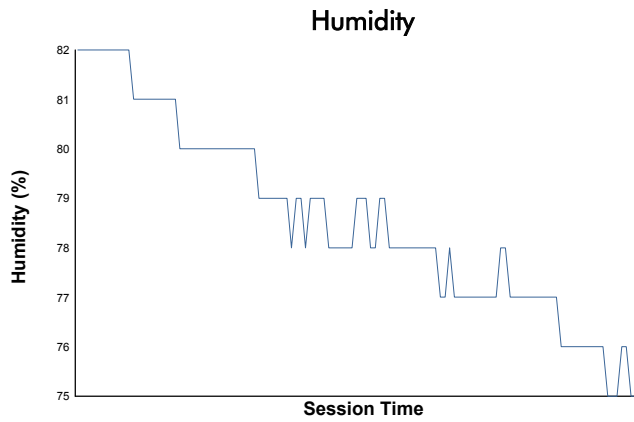

### Race Weather Report

Track Status:

**DRY**