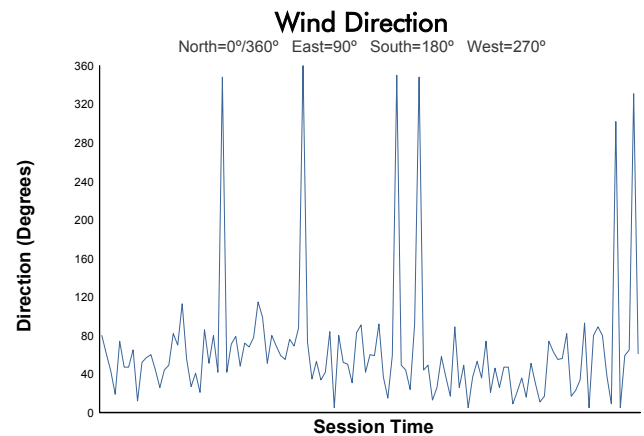

# Virginia Is For Racing Lovers Grand Prix

Virginia International Raceway / 3.27 miles  
October 8 - 10, 2021 / Alton, Virginia

### Race Weather Report

Track Status:

**DRY**