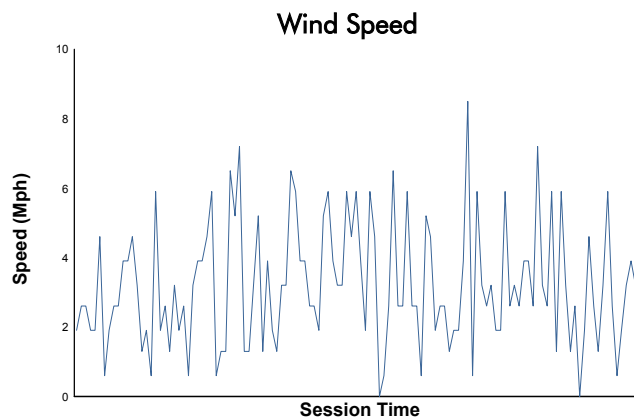

### Race Weather Report

Track Status:

**DRY**