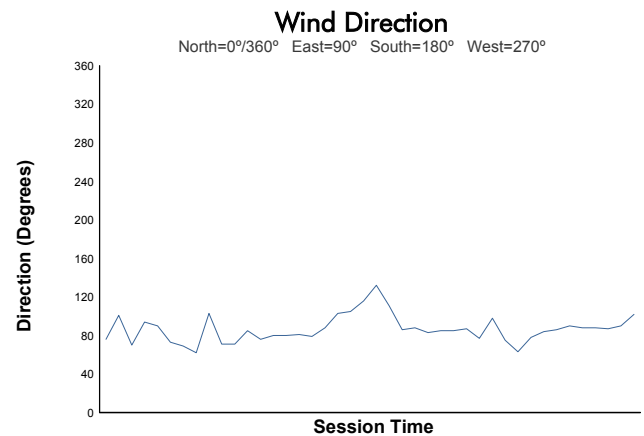

Michelin GT Challenge at VIR

Virginia International Raceway / 3.27 miles
October 8 - 10, 2021 / Alton, Virginia

IMSA Prototype Challenge

Practice 1 Weather Report

Track Status: **DRY**