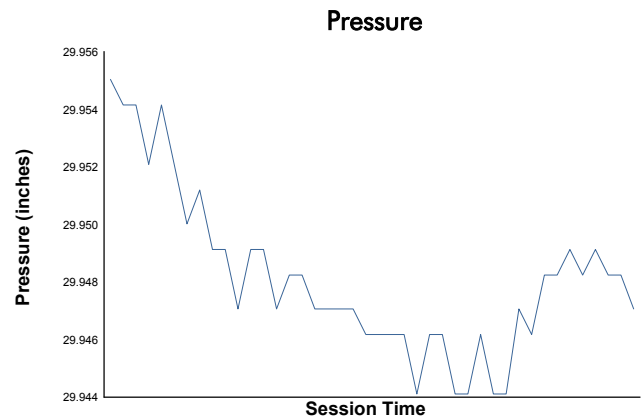

Michelin GT Challenge at VIR

Virginia International Raceway / 3.27 miles
October 8 - 10, 2021 / Alton, Virginia

IMSA Prototype Challenge

Practice 1 Weather Report

Track Status: **DRY**