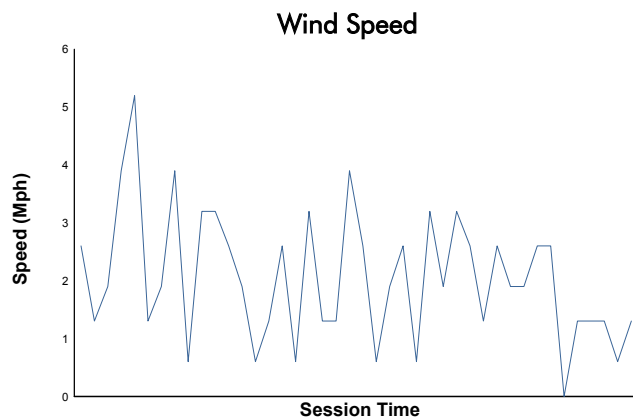

Michelin GT Challenge at VIR

Virginia International Raceway / 3.27 miles
October 8 - 10, 2021 / Alton, Virginia

IMSA Prototype Challenge

Practice 1 Weather Report

Track Status: **DRY**