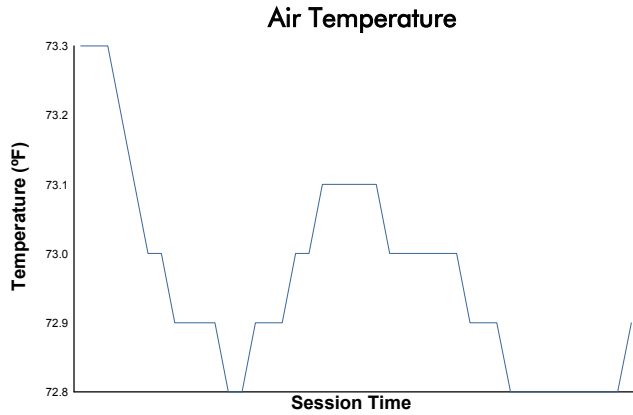

Michelin GT Challenge at VIR

Virginia International Raceway / 3.27 miles
October 8 - 10, 2021 / Alton, Virginia

IMSA Prototype Challenge

Practice 1 Weather Report

Track Status: **DRY**