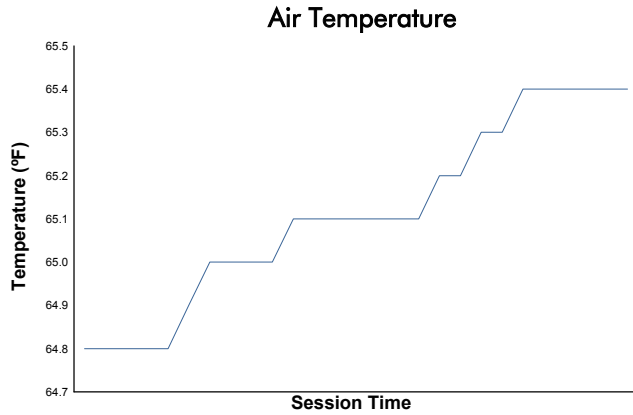

Michelin GT Challenge at VIR

Virginia International Raceway / 3.27 miles
October 8 - 10, 2021 / Alton, Virginia

IMSA Prototype Challenge

Practice 2 Weather Report

Track Status: **WET**