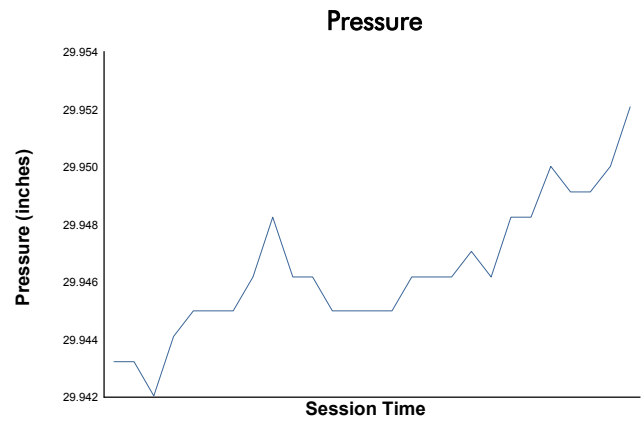

Michelin GT Challenge at VIR

Virginia International Raceway / 3.27 miles
October 8 - 10, 2021 / Alton, Virginia

IMSA Prototype Challenge

Practice 2 Weather Report

Track Status: **WET**