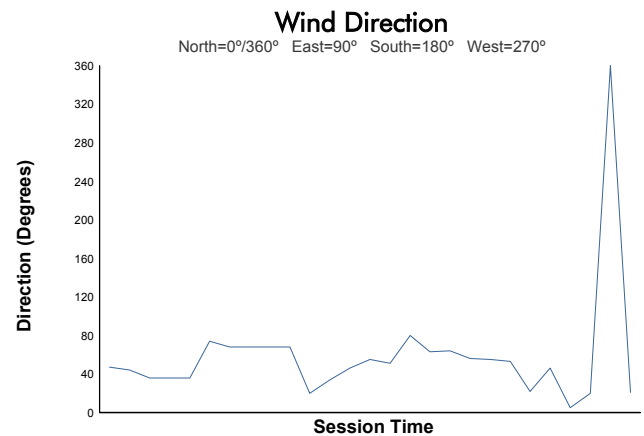

Michelin GT Challenge at VIR

Virginia International Raceway / 3.27 miles
October 8 - 10, 2021 / Alton, Virginia

IMSA Prototype Challenge

Practice 2 Weather Report

Track Status: **WET**