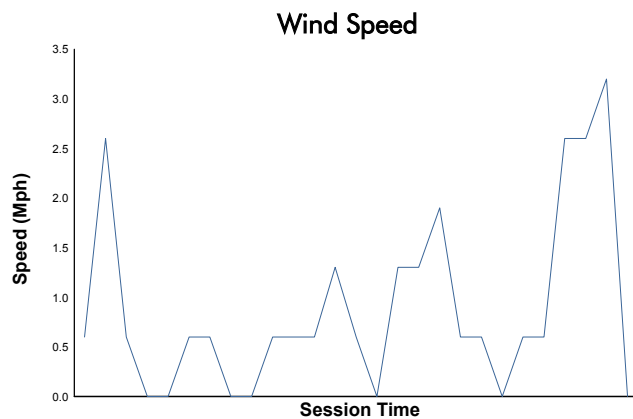

Michelin GT Challenge at VIR

Virginia International Raceway / 3.27 miles
October 8 - 10, 2021 / Alton, Virginia

IMSA Prototype Challenge

Practice 2 Weather Report

Track Status: **WET**