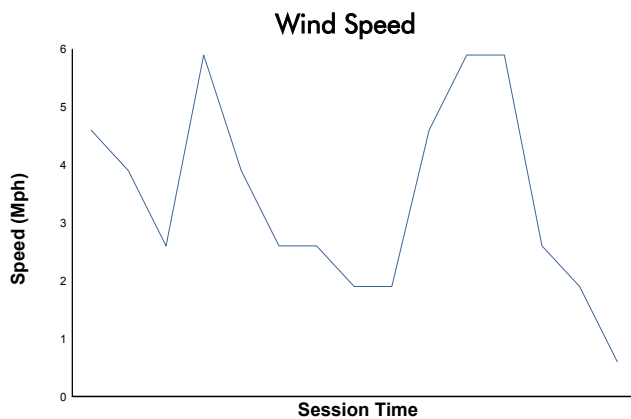

Michelin GT Challenge at VIR

Virginia International Raceway / 3.27 miles
October 8 - 10, 2021 / Alton, Virginia

IMSA Prototype Challenge

Qualifying Weather Report

Track Status: **DRY**