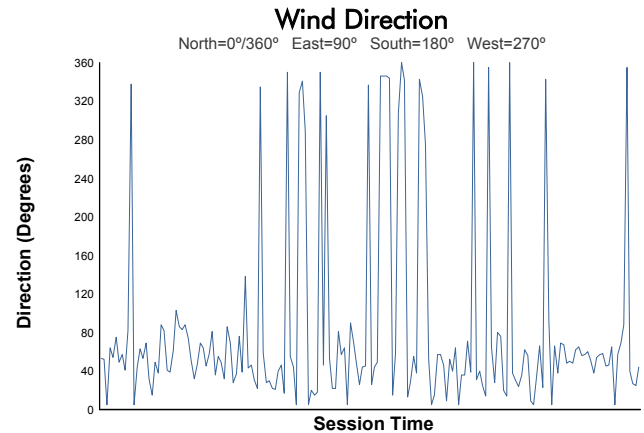

Michelin GT Challenge at VIR

Virginia International Raceway / 3.27 miles
October 8 - 10, 2021 / Alton, Virginia

IMSA Prototype Challenge

Race Weather Report

Track Status:

DRY