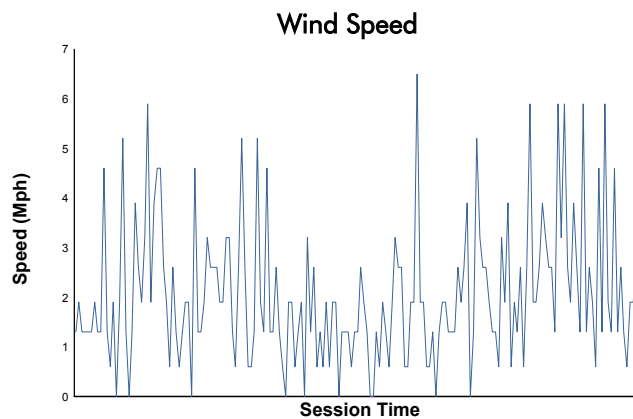

Michelin GT Challenge at VIR

Virginia International Raceway / 3.27 miles
October 8 - 10, 2021 / Alton, Virginia

IMSA Prototype Challenge

Race Weather Report

Track Status:

DRY