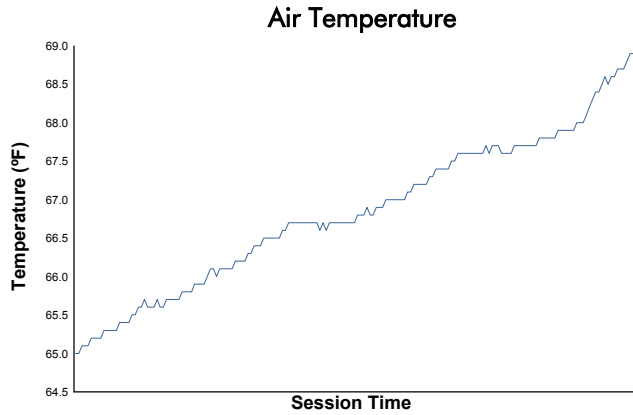

Michelin GT Challenge at VIR

Virginia International Raceway / 3.27 miles
October 8 - 10, 2021 / Alton, Virginia

IMSA Prototype Challenge

Race Weather Report

Track Status:

DRY