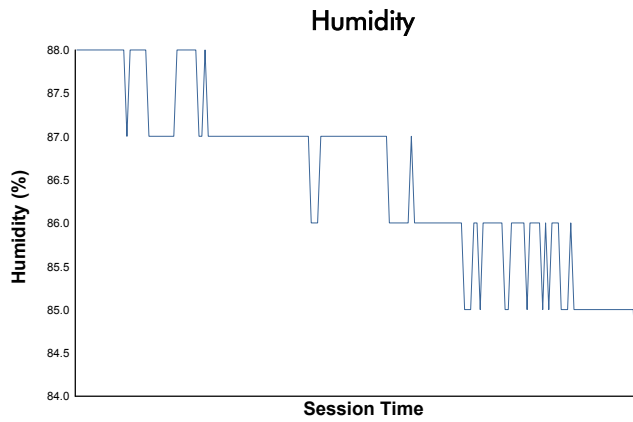

Michelin GT Challenge at VIR

Virginia International Raceway / 3.27 miles
October 8 - 10, 2021 / Alton, Virginia

IMSA Prototype Challenge

Race Weather Report

Track Status:

DRY