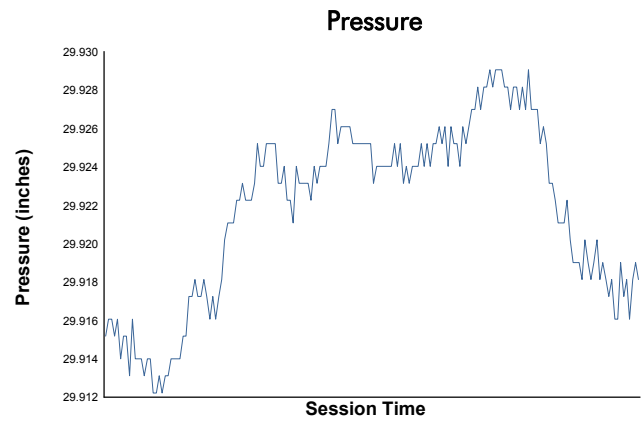

Michelin GT Challenge at VIR

Virginia International Raceway / 3.27 miles
October 8 - 10, 2021 / Alton, Virginia

IMSA Prototype Challenge

Race Weather Report

Track Status:

DRY