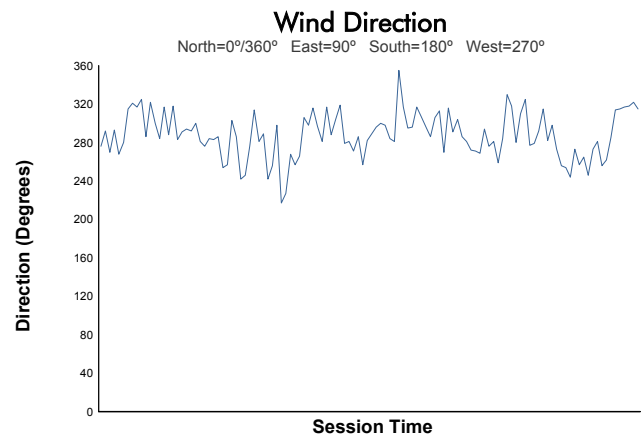

Fox Factory 120 at Michelin Raceway Road Atlanta

Michelin Raceway Road Atlanta / 2.54 miles
November 10 - 13, 2021 / Braselton, Georgia

IMSA Michelin Pilot Challenge

Race Weather Report

Track Status: **DRY**