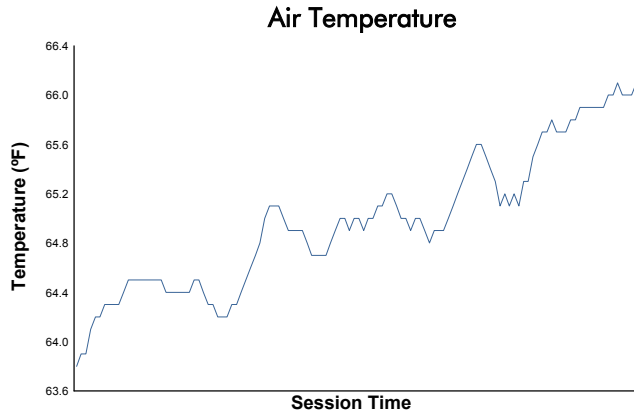

Fox Factory 120 at Michelin Raceway Road Atlanta

Michelin Raceway Road Atlanta / 2.54 miles
November 10 - 13, 2021 / Braselton, Georgia

IMSA Michelin Pilot Challenge

Race Weather Report

Track Status: **DRY**