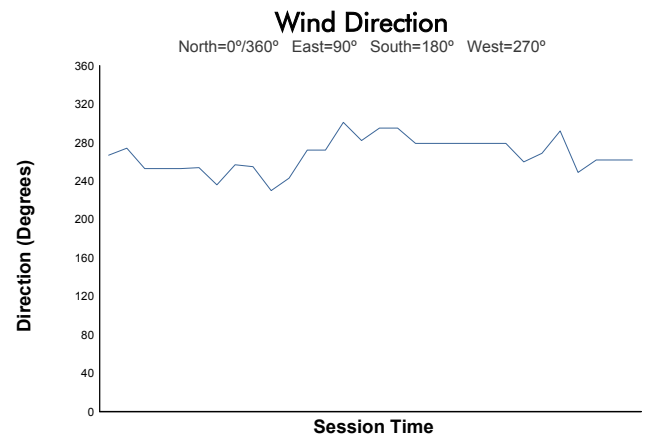

### Practice 1 Weather Report

Track Status: **DRY**