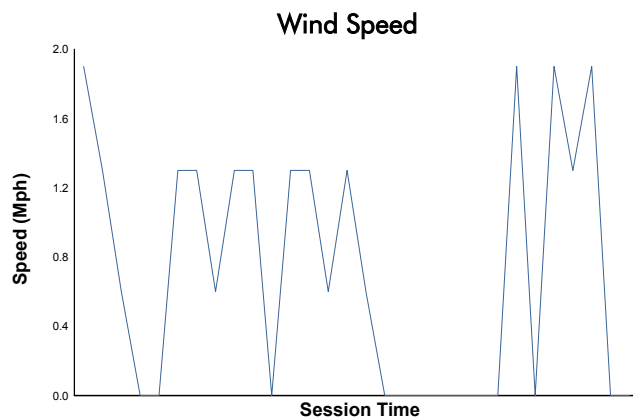

### Practice 1 Weather Report

Track Status: **DRY**