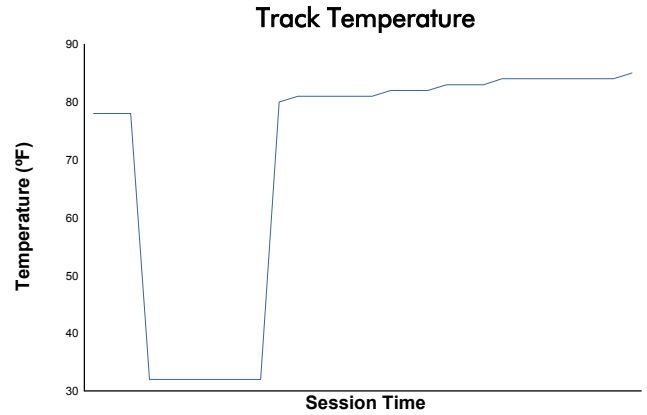

### Practice 1 Weather Report

Track Status: **DRY**