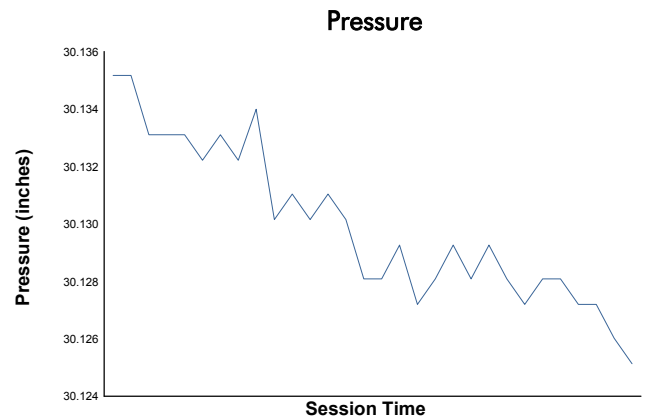

### Practice 1 Weather Report

Track Status: **DRY**