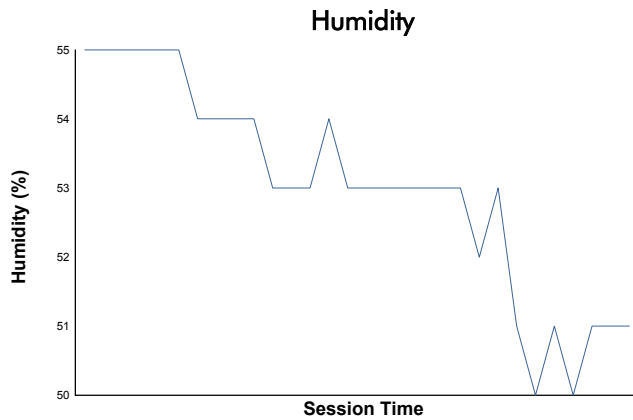

### Practice 1 Weather Report

Track Status: **DRY**