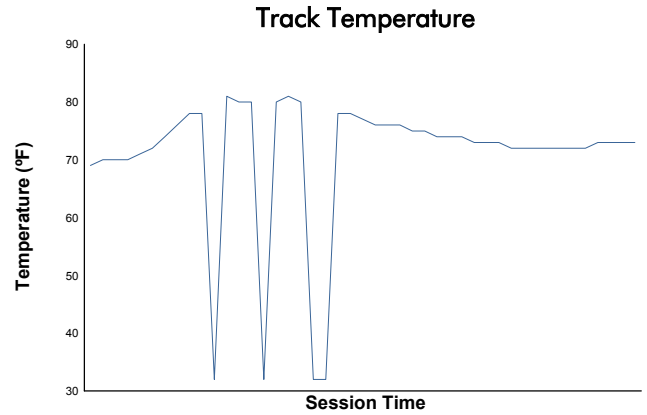

**Idemitsu Mazda MX-5 Cup Presented By BFGoodrich Tires**

**Race 1 Weather Report**

Track Status: **DRY**