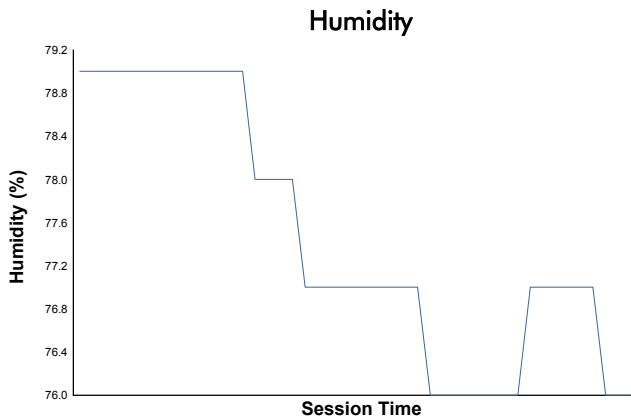

**Idemitsu Mazda MX-5 Cup Presented By BFGoodrich Tires**

**Race 1 Weather Report**

Track Status: **DRY**