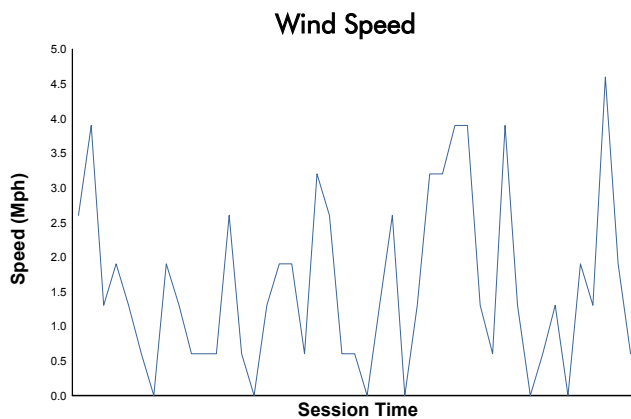

**Idemitsu Mazda MX-5 Cup Presented By BFGoodrich Tires**

**Race 1 Weather Report**

Track Status: **DRY**