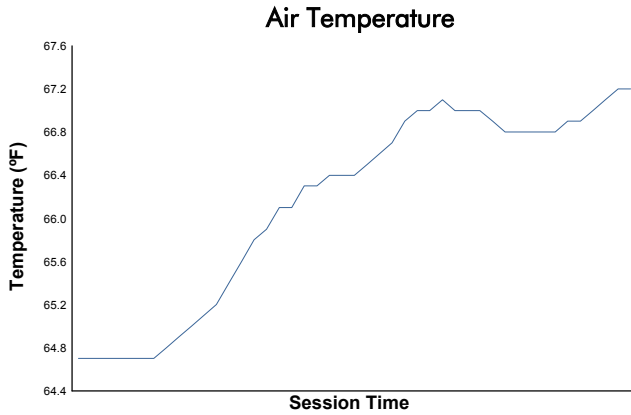

**Idemitsu Mazda MX-5 Cup Presented By BFGoodrich Tires**

**Race 1 Weather Report**

Track Status: **DRY**