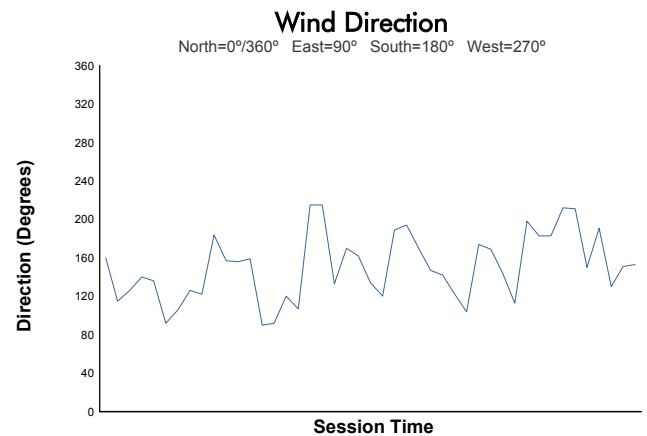

**Idemitsu Mazda MX-5 Cup Presented By BFGoodrich Tires**

**Race 1 Weather Report**

Track Status: **DRY**