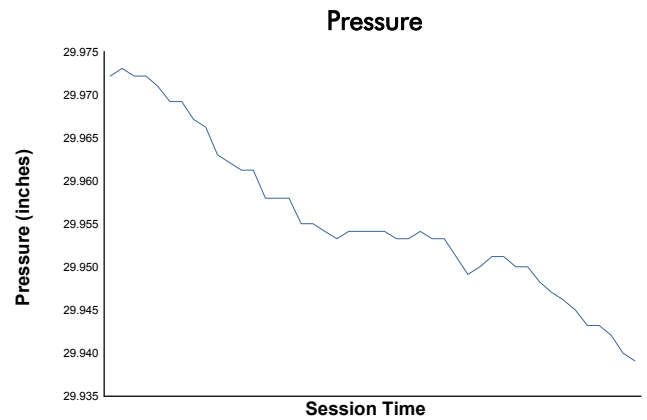

**Idemitsu Mazda MX-5 Cup Presented By BFGoodrich Tires**

**Race 1 Weather Report**

Track Status: **DRY**