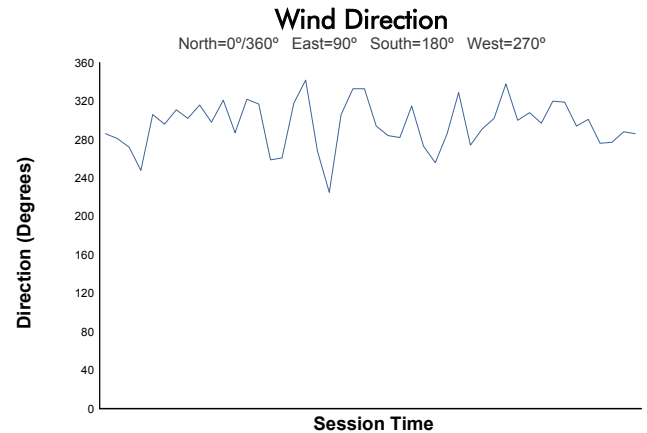

Idemitsu Mazda MX-5 Cup Presented By BFGoodrich Tires

Race 2 Weather Report

Track Status: **DRY**