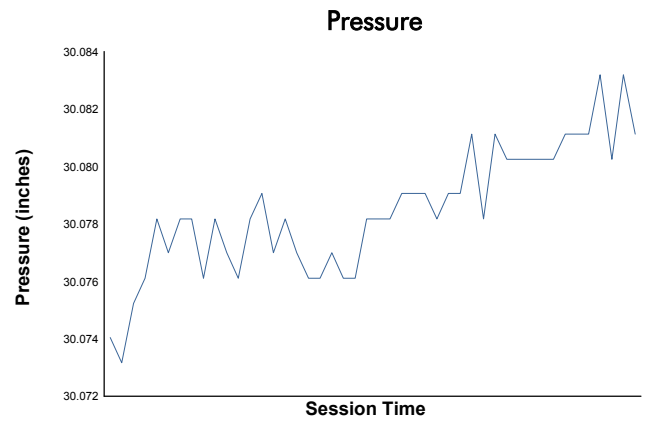

Idemitsu Mazda MX-5 Cup Presented By BFGoodrich Tires

Race 2 Weather Report

Track Status: **DRY**