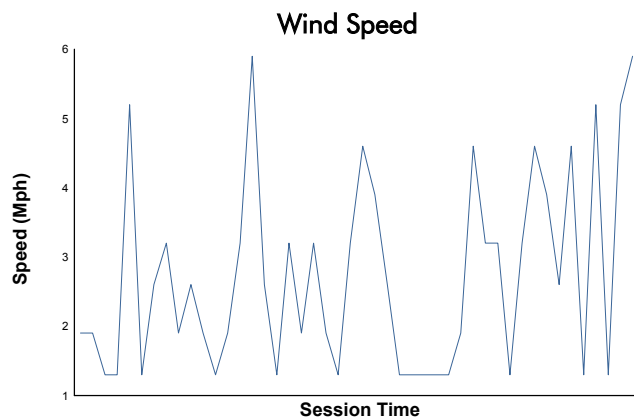

Idemitsu Mazda MX-5 Cup Presented By BFGoodrich Tires

Race 2 Weather Report

Track Status: **DRY**