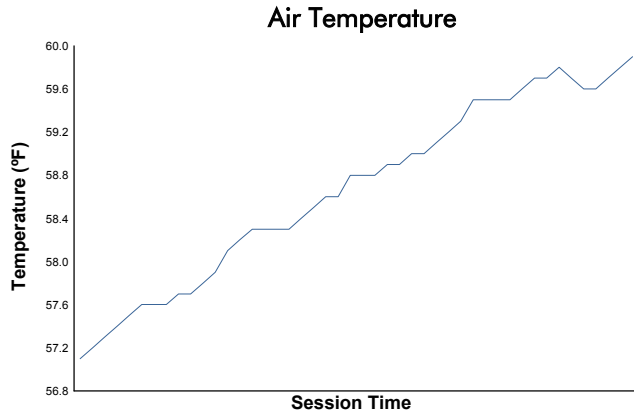

Idemitsu Mazda MX-5 Cup Presented By BFGoodrich Tires

Race 2 Weather Report

Track Status: **DRY**