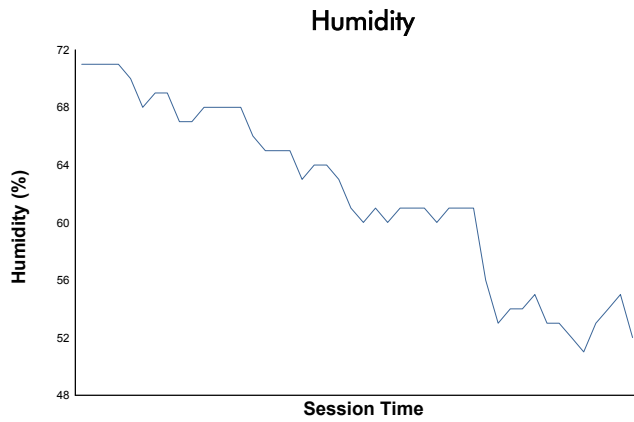

Idemitsu Mazda MX-5 Cup Presented By BFGoodrich Tires

Race 2 Weather Report

Track Status: **DRY**