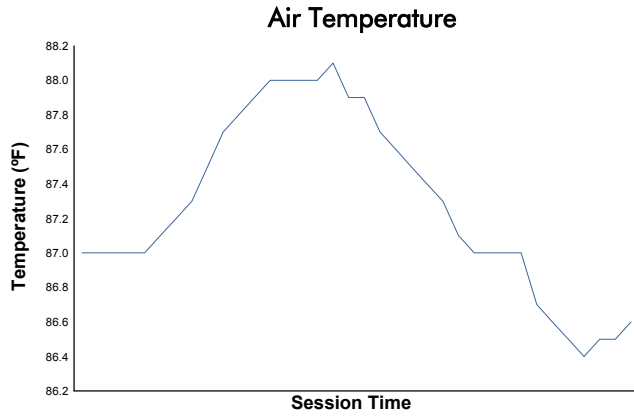

Alan Jay Automotive Network 120

Sebring International Raceway / 3.74 miles
March 16 - 19, 2022 / Sebring, Florida

IMSA Michelin Pilot Challenge

Qualifying Weather Report

Track Status: **DRY**