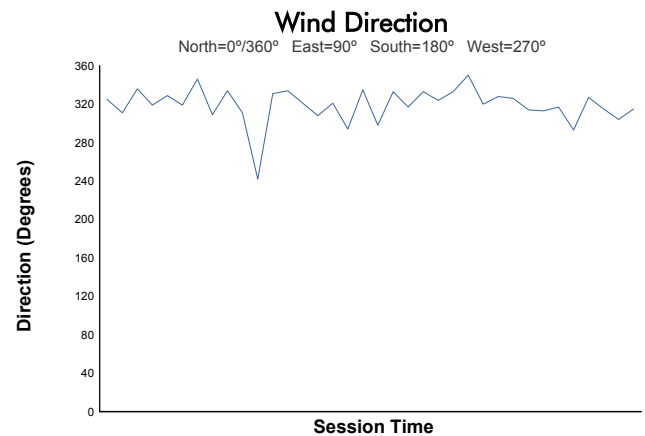

Alan Jay Automotive Network 120

Sebring International Raceway / 3.74 miles
March 16 - 19, 2022 / Sebring, Florida

IMSA Michelin Pilot Challenge

Qualifying Weather Report

Track Status: **DRY**