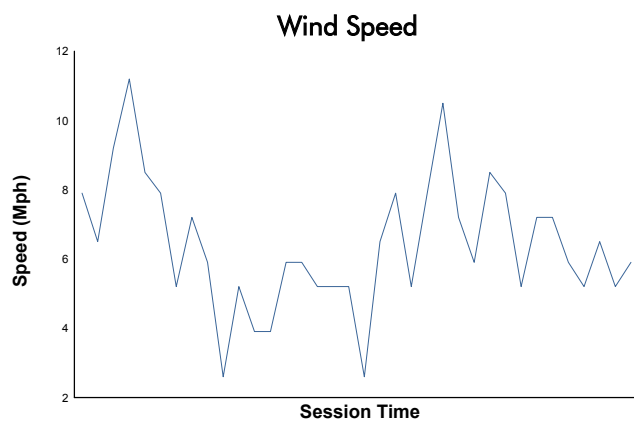

Alan Jay Automotive Network 120

Sebring International Raceway / 3.74 miles
March 16 - 19, 2022 / Sebring, Florida

IMSA Michelin Pilot Challenge

Qualifying Weather Report

Track Status: **DRY**