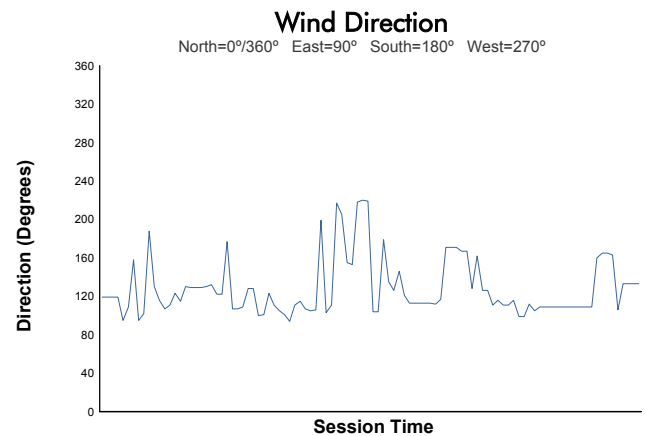

Lexus Grand Prix At Mid-Ohio

Mid-Ohio Sports Car Course / 2.258 miles
May 13 - 15, 2022 / Lexington, Ohio

IMSA WeatherTech SportsCar Championship

Practice 2 Weather Report

Track Status: **DRY**