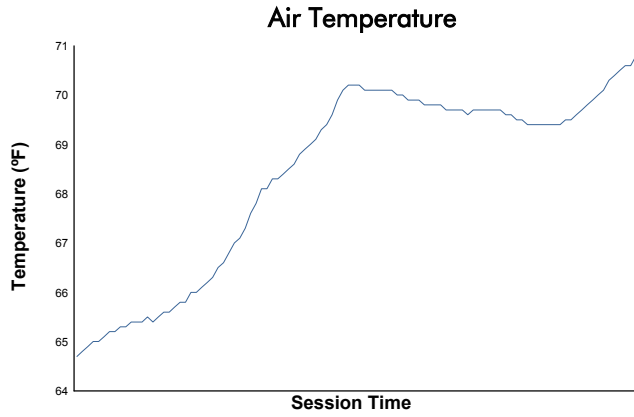

Lexus Grand Prix At Mid-Ohio

Mid-Ohio Sports Car Course / 2.258 miles
May 13 - 15, 2022 / Lexington, Ohio

IMSA WeatherTech SportsCar Championship

Practice 2 Weather Report

Track Status: **DRY**