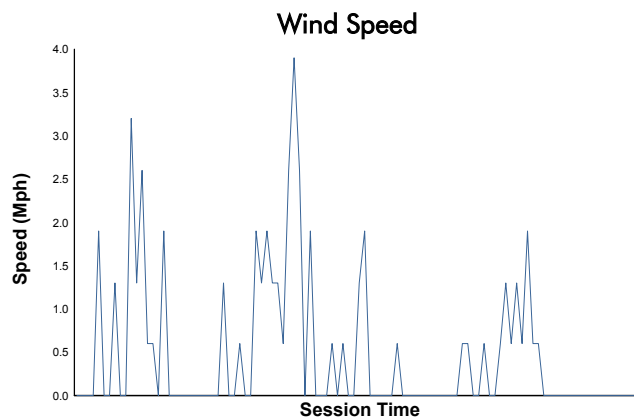

Lexus Grand Prix At Mid-Ohio

Mid-Ohio Sports Car Course / 2.258 miles
May 13 - 15, 2022 / Lexington, Ohio

IMSA WeatherTech SportsCar Championship

Practice 2 Weather Report

Track Status: **DRY**