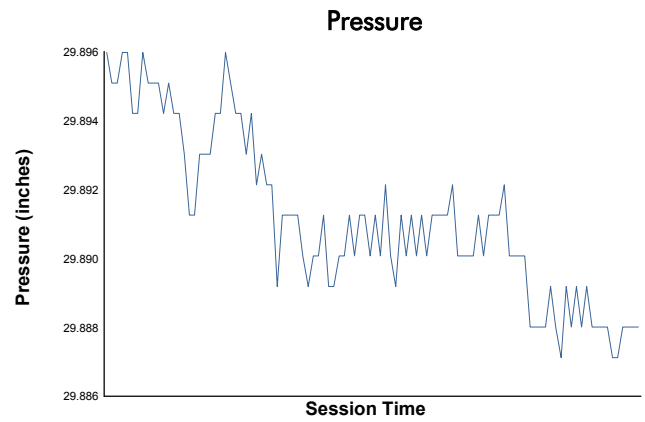

Lexus Grand Prix At Mid-Ohio

Mid-Ohio Sports Car Course / 2.258 miles
May 13 - 15, 2022 / Lexington, Ohio

IMSA WeatherTech SportsCar Championship

Practice 2 Weather Report

Track Status: **DRY**