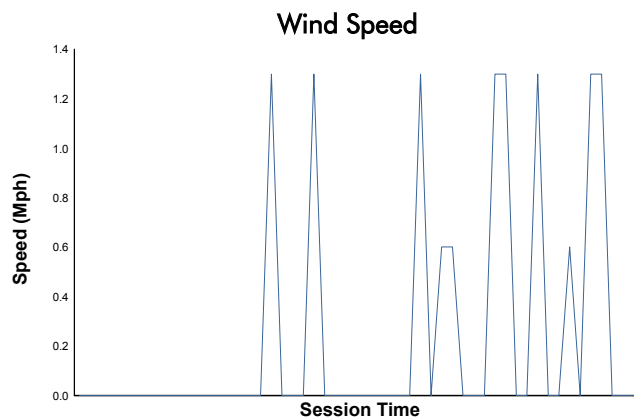

Lexus Grand Prix At Mid-Ohio

Mid-Ohio Sports Car Course / 2.258 miles
May 13 - 15, 2022 / Lexington, Ohio

IMSA WeatherTech SportsCar Championship

Qualifying Weather Report

Track Status: **DRY**