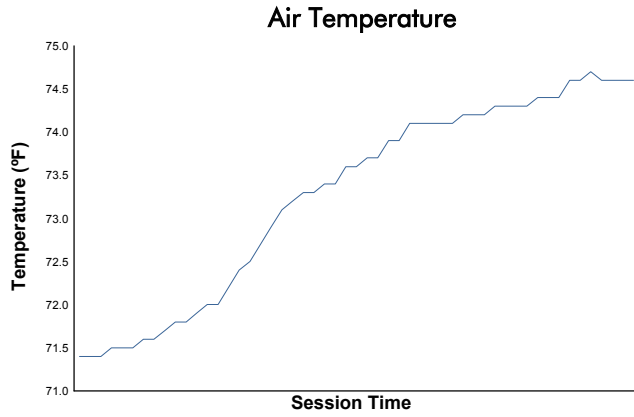

Lexus Grand Prix At Mid-Ohio

Mid-Ohio Sports Car Course / 2.258 miles
May 13 - 15, 2022 / Lexington, Ohio

IMSA WeatherTech SportsCar Championship

Qualifying Weather Report

Track Status: **DRY**