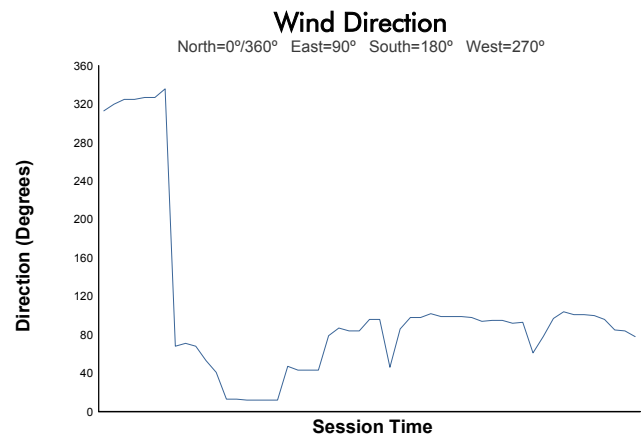

Lexus Grand Prix At Mid-Ohio

Mid-Ohio Sports Car Course / 2.258 miles
May 13 - 15, 2022 / Lexington, Ohio

IMSA WeatherTech SportsCar Championship

Qualifying Weather Report

Track Status: **DRY**