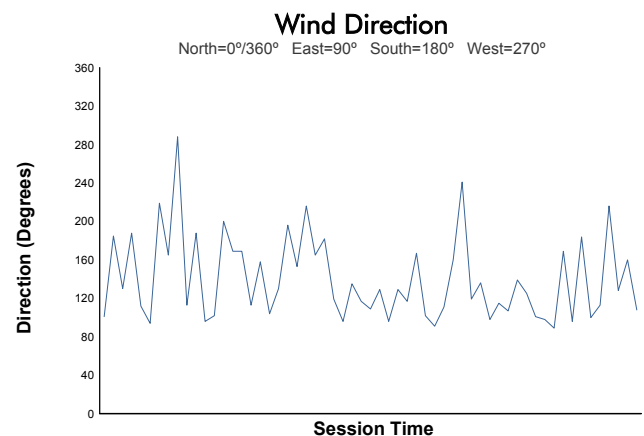

Mid-Ohio 120

Mid-Ohio Sports Car Course / 2.258 miles
May 13 - 15, 2022 / Lexington, Ohio

IMSA Michelin Pilot Challenge

Practice 1 Weather Report

Track Status: **DRY**