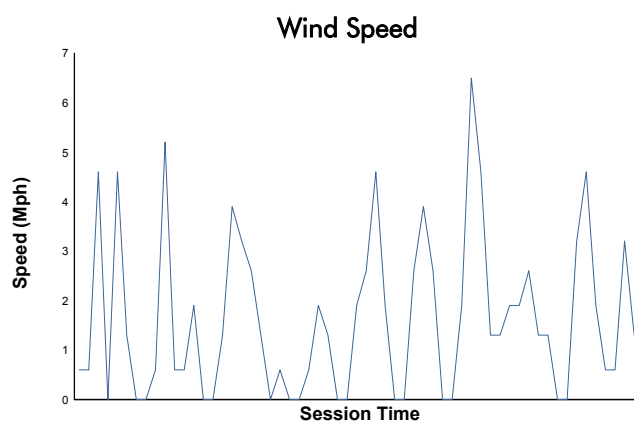

Mid-Ohio 120

Mid-Ohio Sports Car Course / 2.258 miles
May 13 - 15, 2022 / Lexington, Ohio

IMSA Michelin Pilot Challenge

Practice 1 Weather Report

Track Status: **DRY**