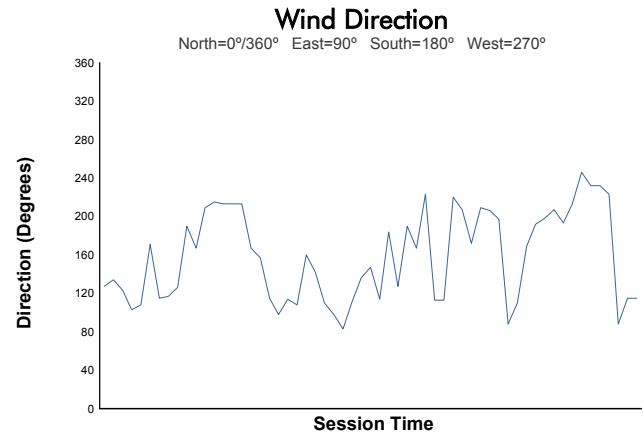

Mid-Ohio 120

Mid-Ohio Sports Car Course / 2.258 miles
May 13 - 15, 2022 / Lexington, Ohio

IMSA Michelin Pilot Challenge

Practice 2 Weather Report

Track Status: **DRY**