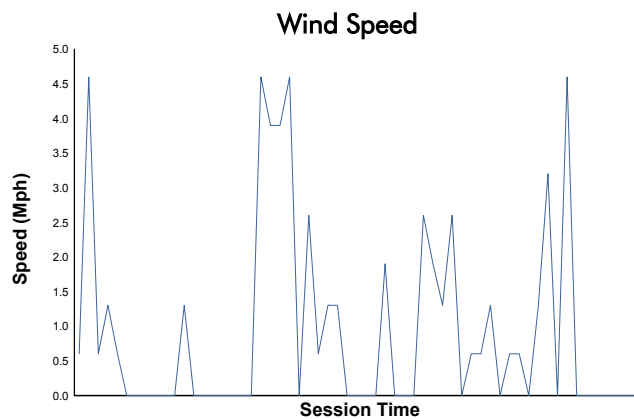

Mid-Ohio 120

Mid-Ohio Sports Car Course / 2.258 miles
May 13 - 15, 2022 / Lexington, Ohio

IMSA Michelin Pilot Challenge

Practice 2 Weather Report

Track Status: **DRY**