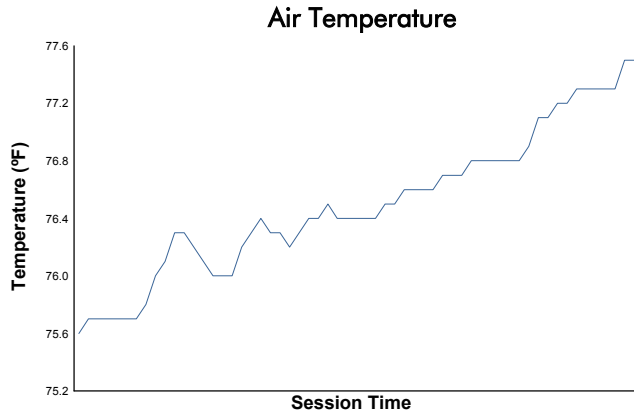

Mid-Ohio 120

Mid-Ohio Sports Car Course / 2.258 miles
May 13 - 15, 2022 / Lexington, Ohio

IMSA Michelin Pilot Challenge

Practice 2 Weather Report

Track Status: **DRY**