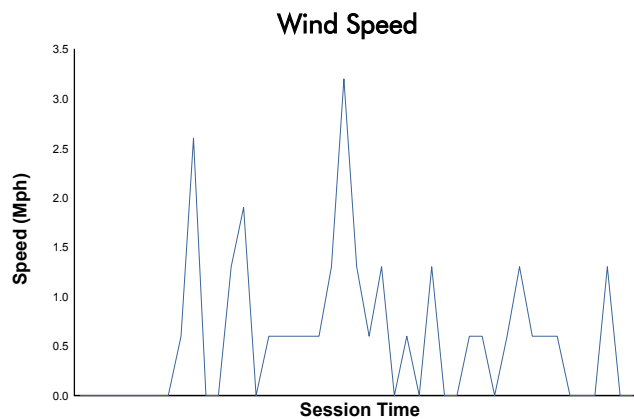

Lexus Grand Prix At Mid-Ohio

Mid-Ohio Sports Car Course / 2.258 miles
May 13 - 15, 2022 / Lexington, Ohio

IMSA Prototype Challenge

Practice 2 Weather Report

Track Status: **DRY**