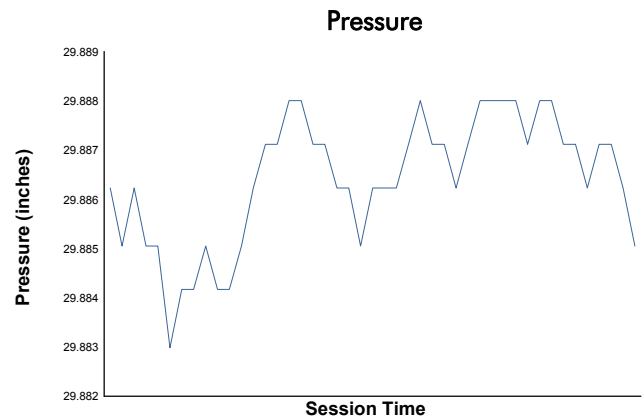

Lexus Grand Prix At Mid-Ohio

Mid-Ohio Sports Car Course / 2.258 miles
May 13 - 15, 2022 / Lexington, Ohio

IMSA Prototype Challenge

Practice 2 Weather Report

Track Status: **DRY**