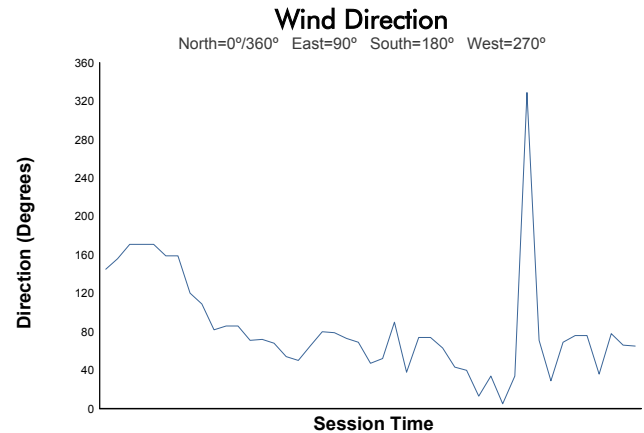

Lexus Grand Prix At Mid-Ohio

Mid-Ohio Sports Car Course / 2.258 miles
May 13 - 15, 2022 / Lexington, Ohio

IMSA Prototype Challenge

Practice 2 Weather Report

Track Status: **DRY**