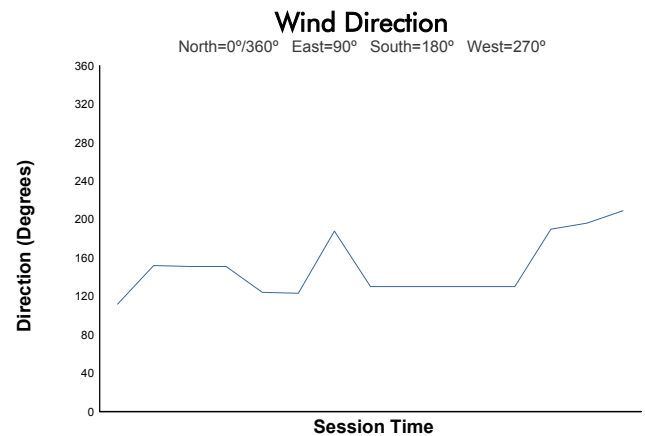

Lexus Grand Prix At Mid-Ohio

Mid-Ohio Sports Car Course / 2.258 miles
May 13 - 15, 2022 / Lexington, Ohio

IMSA Prototype Challenge

Qualifying Weather Report

Track Status: **DRY**