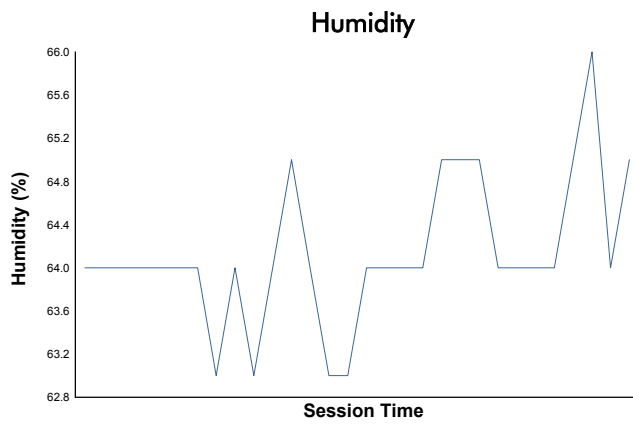

Idemitsu Mazda MX-5 Cup Presented By BFGoodrich

Practice 1 Weather Report

Track Status: **DRY**