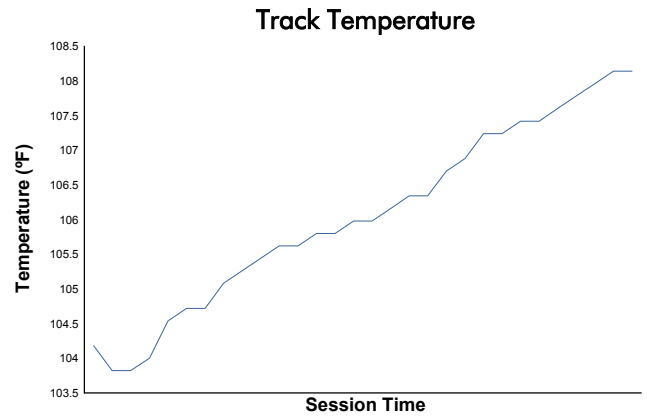

Idemitsu Mazda MX-5 Cup Presented By BFGoodrich

Practice 1 Weather Report

Track Status: **DRY**