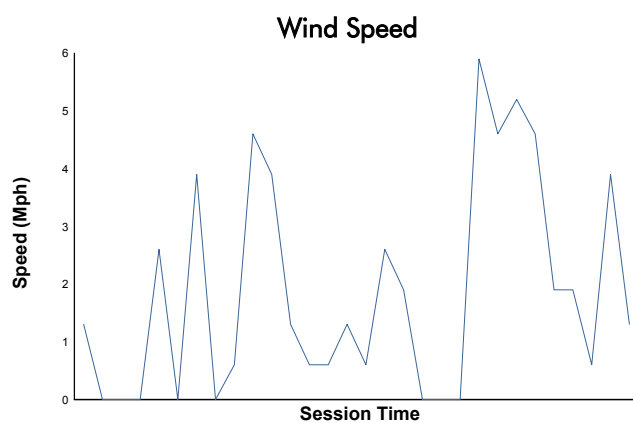

Idemitsu Mazda MX-5 Cup Presented By BFGoodrich

Practice 1 Weather Report

Track Status: **DRY**