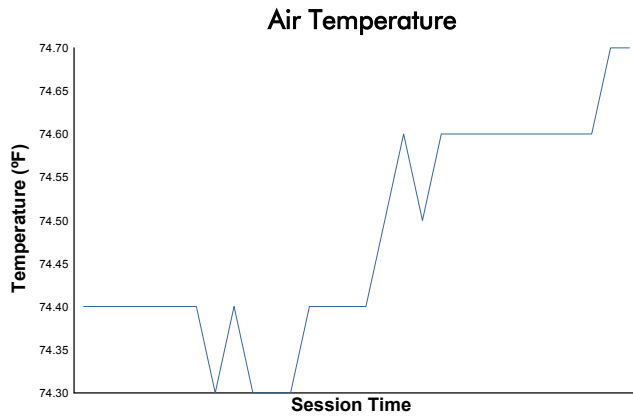

Idemitsu Mazda MX-5 Cup Presented By BFGoodrich

Practice 1 Weather Report

Track Status: **DRY**