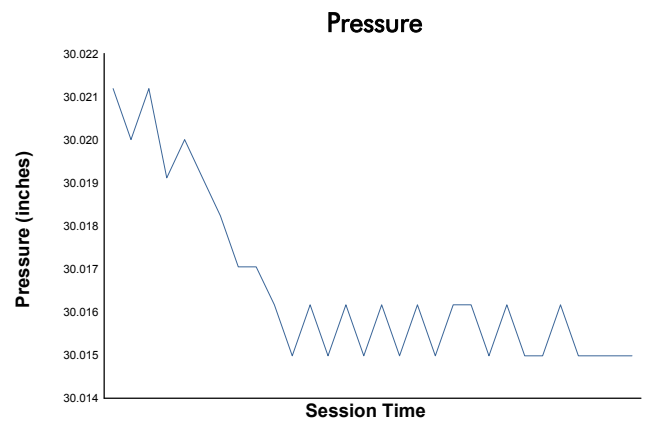

Idemitsu Mazda MX-5 Cup Presented By BFGoodrich

Practice 1 Weather Report

Track Status: **DRY**