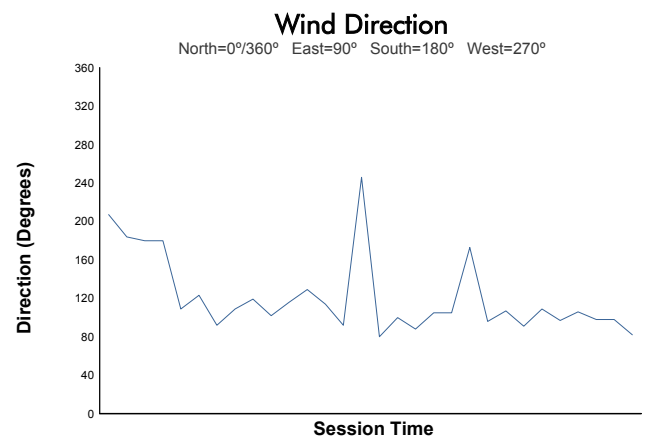

Idemitsu Mazda MX-5 Cup Presented By BFGoodrich

Practice 1 Weather Report

Track Status: **DRY**