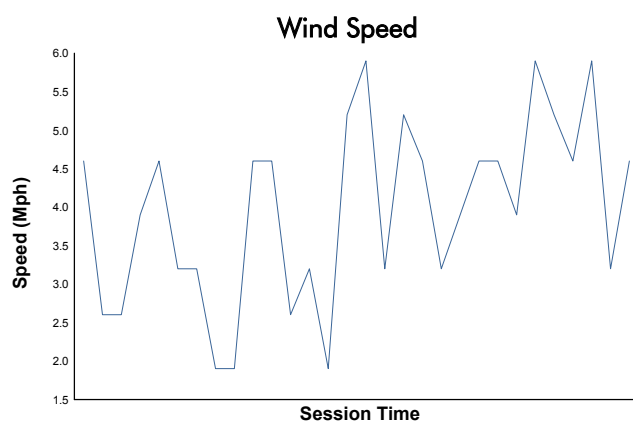

Idemitsu Mazda MX-5 Cup Presented By BFGoodrich

Practice 1 Weather Report

Track Status: **DRY**