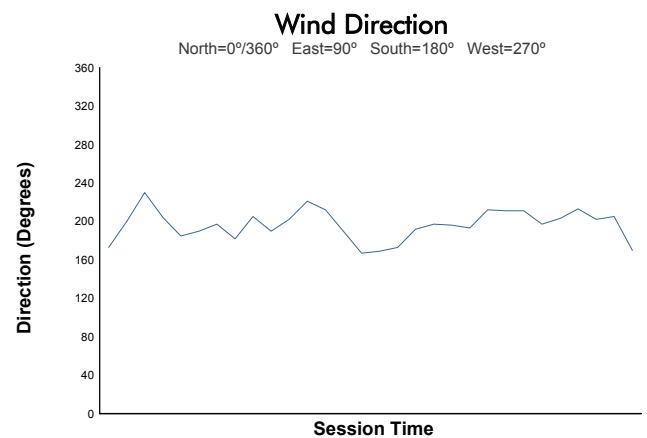

Idemitsu Mazda MX-5 Cup Presented By BFGoodrich

Practice 1 Weather Report

Track Status: **DRY**