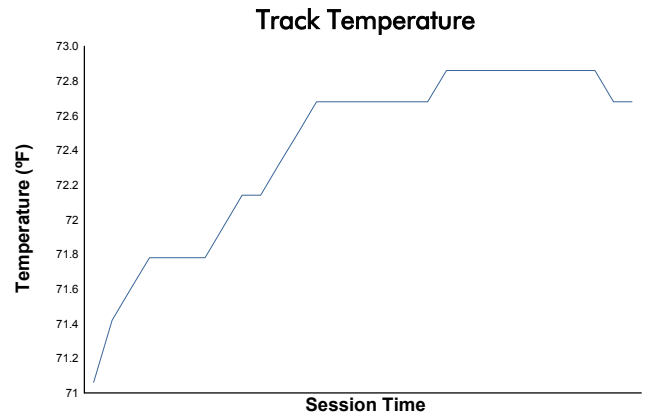

Idemitsu Mazda MX-5 Cup Presented By BFGoodrich

Practice 1 Weather Report

Track Status: **DRY**