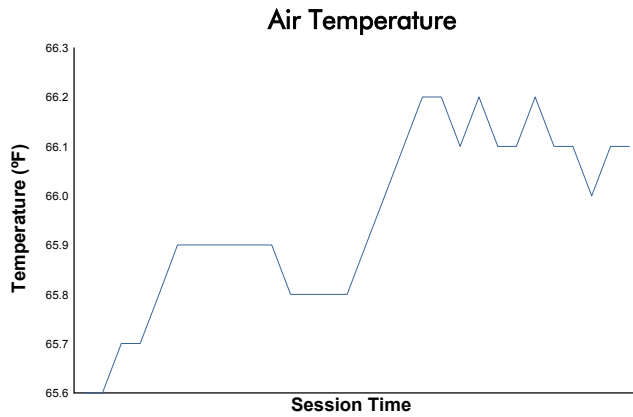

Idemitsu Mazda MX-5 Cup Presented By BFGoodrich

Practice 1 Weather Report

Track Status: **DRY**