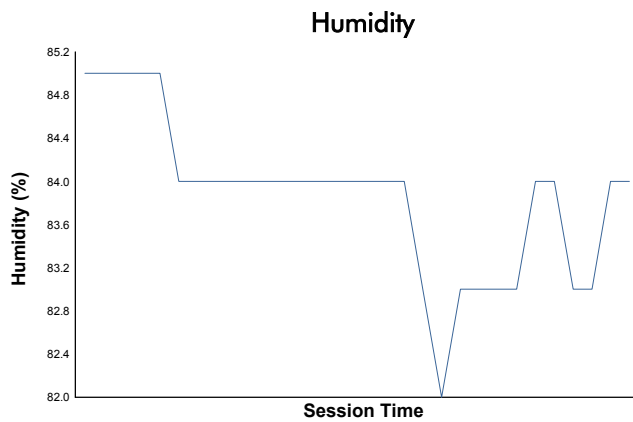

Idemitsu Mazda MX-5 Cup Presented By BFGoodrich

Practice 1 Weather Report

Track Status: **DRY**