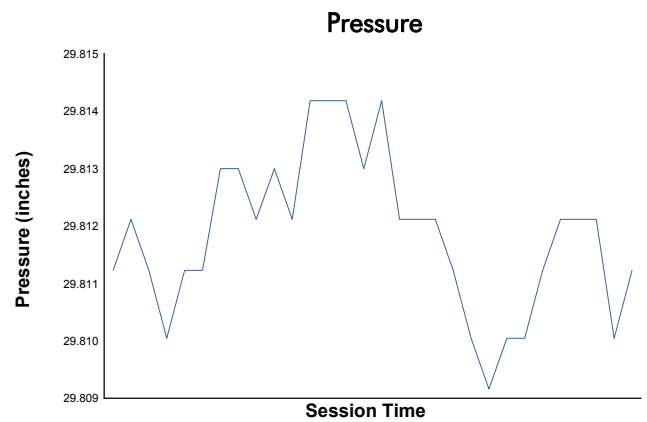

Idemitsu Mazda MX-5 Cup Presented By BFGoodrich

Practice 1 Weather Report

Track Status: **DRY**