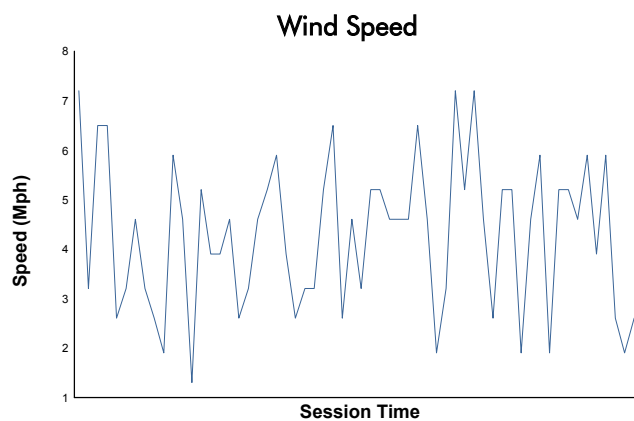

Road America 240

Road America / 4.048 miles
August 4 - 7, 2022 / Elkhart Lake, Wisconsin

IMSA Michelin Pilot Challenge

Practice 1 Weather Report

Track Status: **DRY**