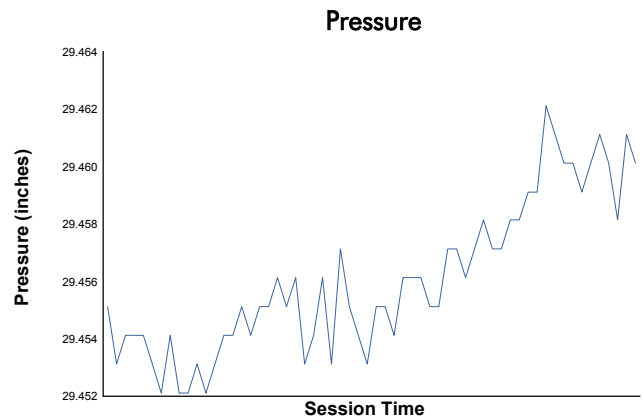

Road America 240

Road America / 4.048 miles
August 4 - 7, 2022 / Elkhart Lake, Wisconsin

IMSA Michelin Pilot Challenge

Practice 1 Weather Report

Track Status: **DRY**