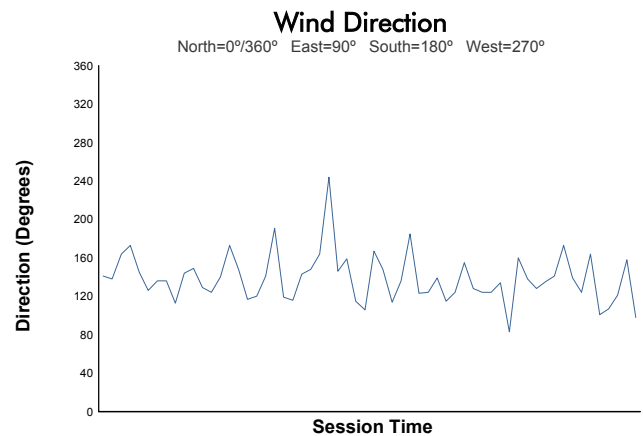

Road America 240

Road America / 4.048 miles
August 4 - 7, 2022 / Elkhart Lake, Wisconsin

IMSA Michelin Pilot Challenge

Practice 1 Weather Report

Track Status: **DRY**