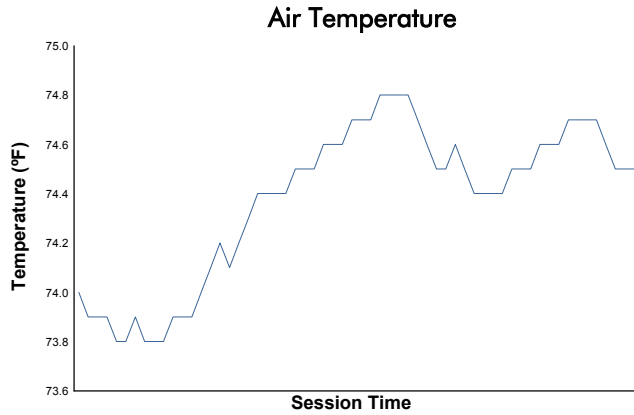

Road America 240

Road America / 4.048 miles
August 4 - 7, 2022 / Elkhart Lake, Wisconsin

IMSA Michelin Pilot Challenge

Practice 1 Weather Report

Track Status: **DRY**