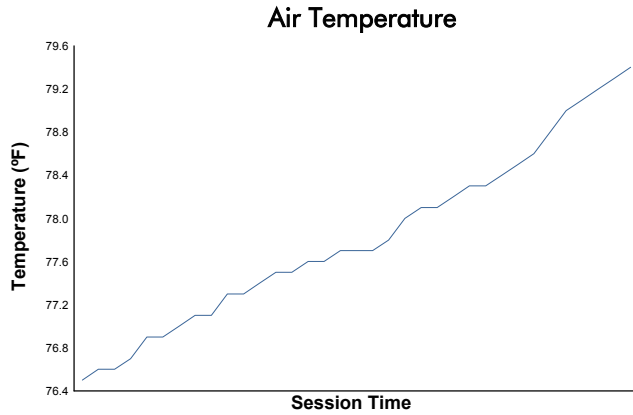

Road America 240

Road America / 4.048 miles
August 4 - 7, 2022 / Elkhart Lake, Wisconsin

IMSA Michelin Pilot Challenge

Qualifying Weather Report

Track Status: **DRY**