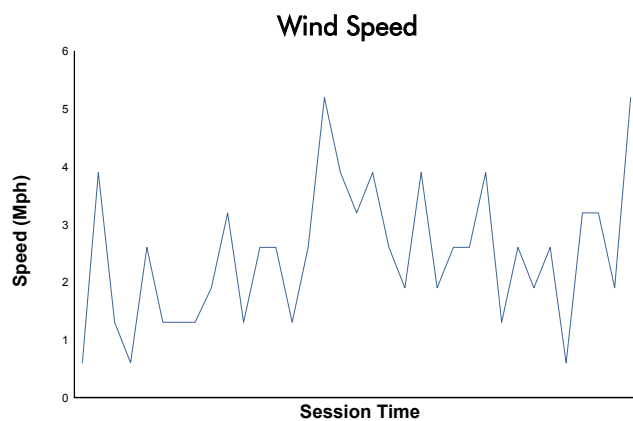

Road America 240

Road America / 4.048 miles
August 4 - 7, 2022 / Elkhart Lake, Wisconsin

IMSA Michelin Pilot Challenge

Qualifying Weather Report

Track Status: **DRY**