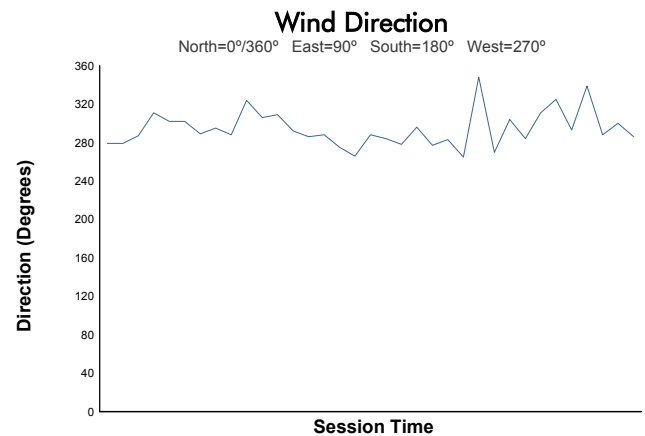

Road America 240

Road America / 4.048 miles
August 4 - 7, 2022 / Elkhart Lake, Wisconsin

IMSA Michelin Pilot Challenge

Qualifying Weather Report

Track Status: **DRY**