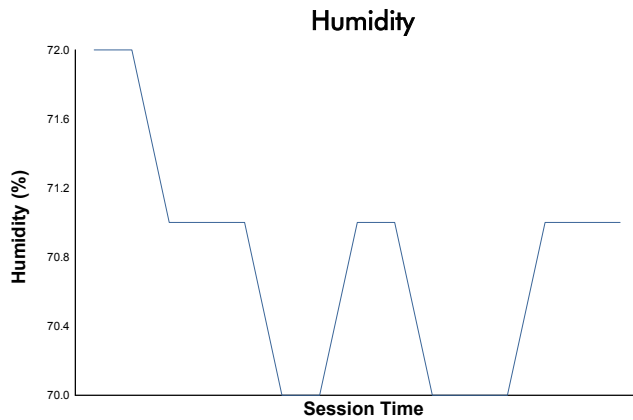

IMSA Fastlane SportsCar Weekend

Road America / 4.048 miles
August 4 - 7, 2022 / Elkhart Lake, Wisconsin

LAMBORGHINI SUPER TROFEO

Qualifying 1 Weather Report

Track Status: **DRY**