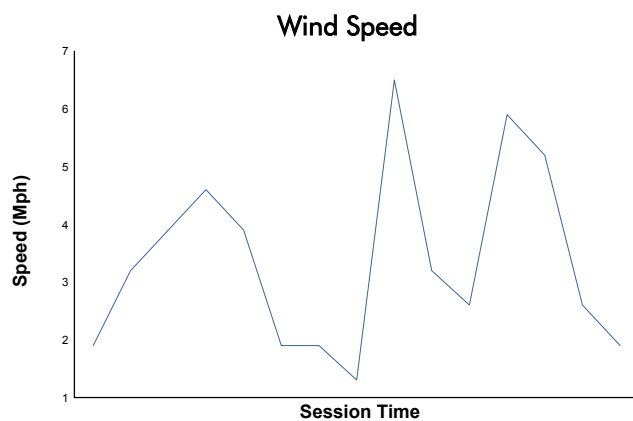

IMSA Fastlane SportsCar Weekend

Road America / 4.048 miles
August 4 - 7, 2022 / Elkhart Lake, Wisconsin

LAMBORGHINI SUPER TROFEO

Qualifying 1 Weather Report

Track Status: **DRY**