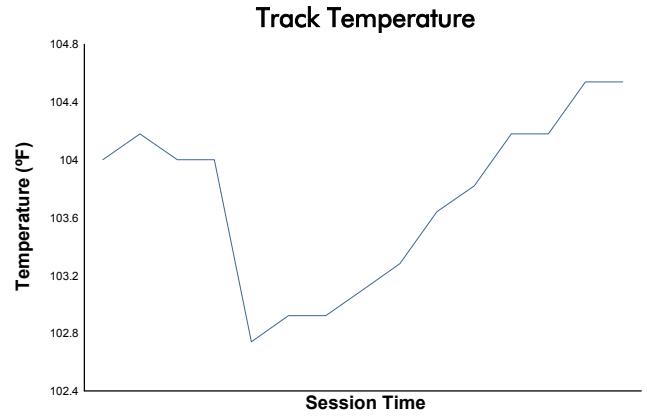

IMSA Fastlane SportsCar Weekend

Road America / 4.048 miles
August 4 - 7, 2022 / Elkhart Lake, Wisconsin

LAMBORGHINI SUPER TROFEO

Qualifying 1 Weather Report

Track Status: **DRY**