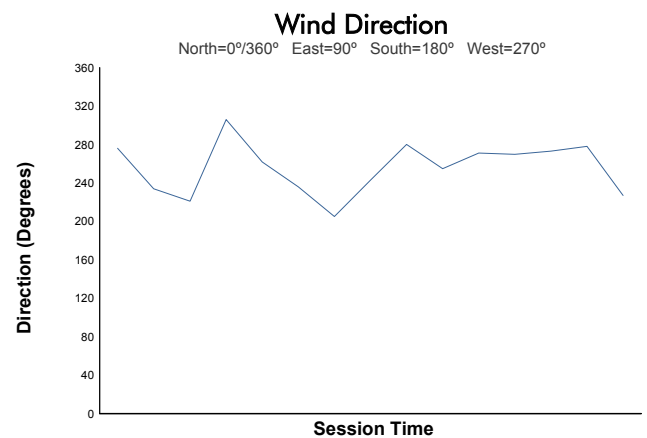

IMSA Fastlane SportsCar Weekend

Road America / 4.048 miles
August 4 - 7, 2022 / Elkhart Lake, Wisconsin

LAMBORGHINI SUPER TROFEO

Qualifying 1 Weather Report

Track Status: **DRY**