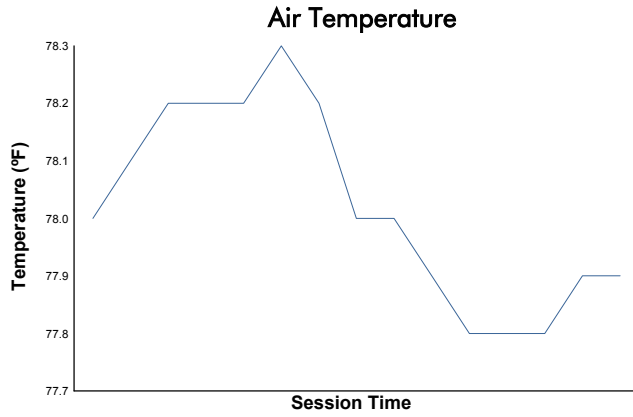

IMSA Fastlane SportsCar Weekend

Road America / 4.048 miles
August 4 - 7, 2022 / Elkhart Lake, Wisconsin

LAMBORGHINI SUPER TROFEO

Qualifying 1 Weather Report

Track Status: **DRY**