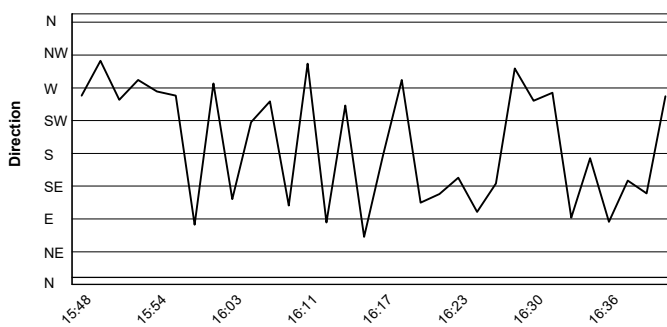

Track Temperature

Air Pressure

Humidity

Wind Speed

Wind Direction

04/11/2022

Powered by FICr Perugia Timing