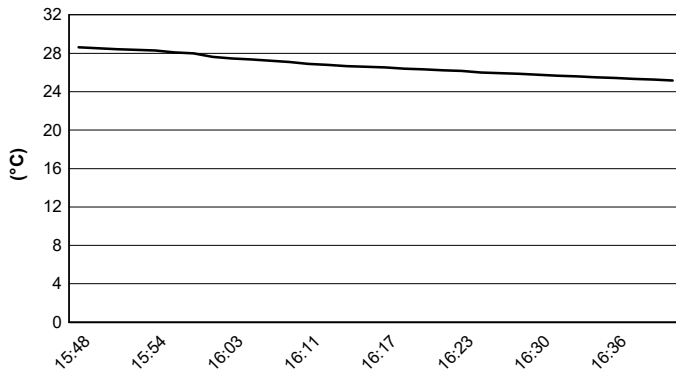

Track Temperature