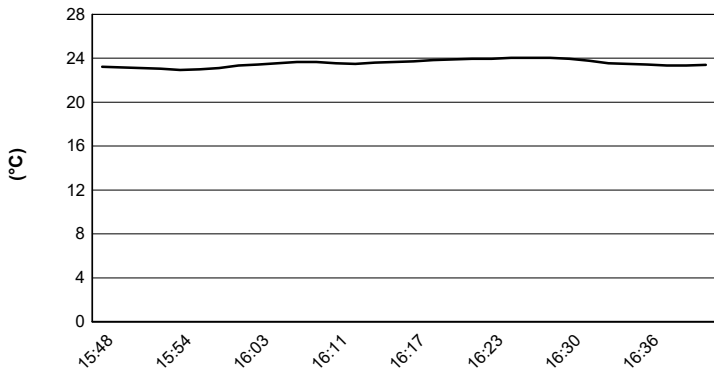

6th ROUND

8.11

Lamborghini Super Trofeo - Round 6 - Portimao Super Trofeo North America - Weather Report Race 2

Autodromo Int. do Algarve 4.653 m

Session started 15:49 - Session ended 16:41

Air Temperature