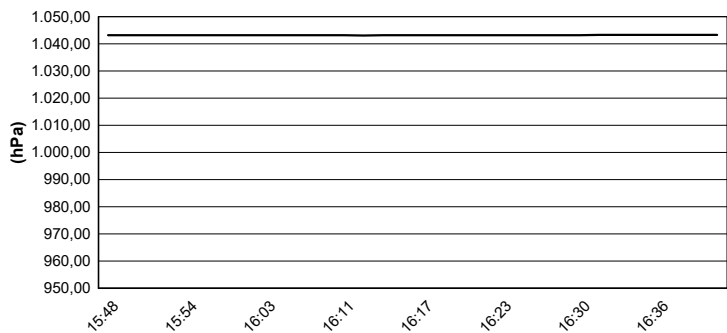

Air Pressure