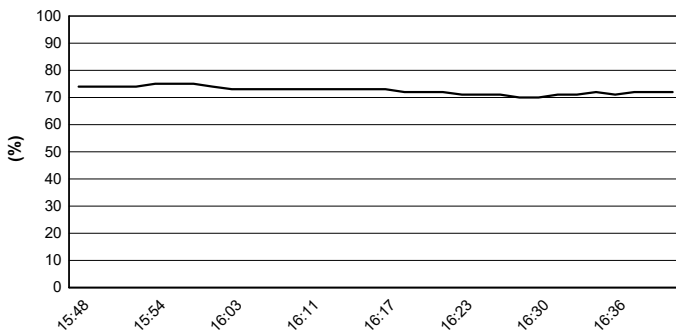

6th ROUND

8.11

Lamborghini Super Trofeo - Round 6 - Portimao Super Trofeo North America - Weather Report Race 2

Autodromo Int. do Algarve 4.653 m

Session started 15:49 - Session ended 16:41

Humidity

04/11/2022

Powered by FICr Perugia Timing