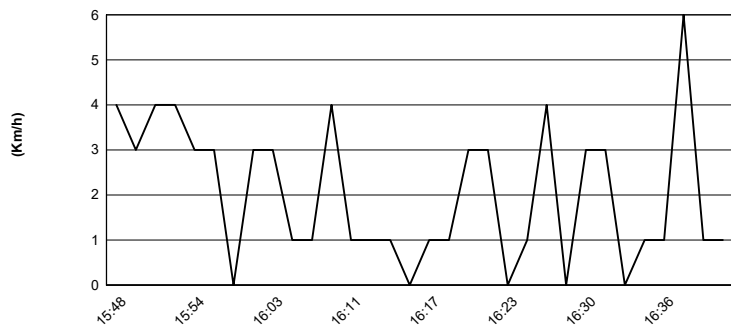

Track Temperature

Air Pressure

Humidity

Wind Speed

Wind Direction

04/11/2022

Powered by FICr Perugia Timing