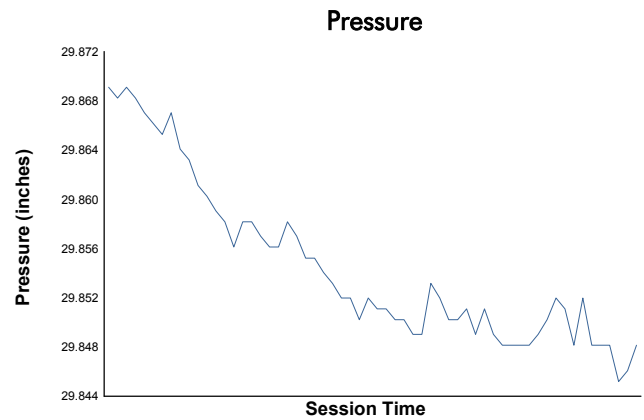

Rolex 24 At DAYTONA

Daytona International Speedway / 3.56 miles
January 25 - 29, 2023 / Daytona Beach, Florida

IMSA Michelin Pilot Challenge

Practice 1 Weather Report

Track Status: **DRY**