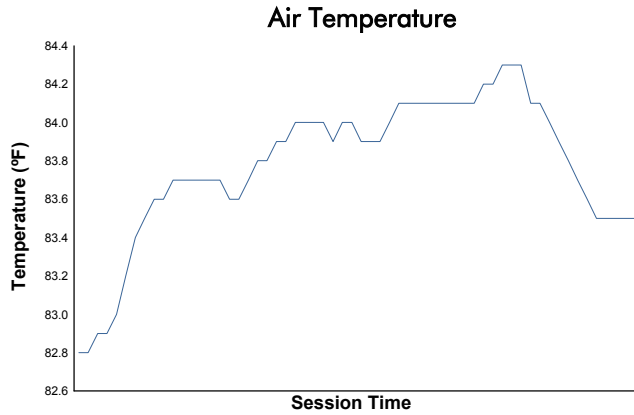

Rolex 24 At DAYTONA

Daytona International Speedway / 3.56 miles
January 25 - 29, 2023 / Daytona Beach, Florida

IMSA Michelin Pilot Challenge

Practice 1 Weather Report

Track Status: **DRY**