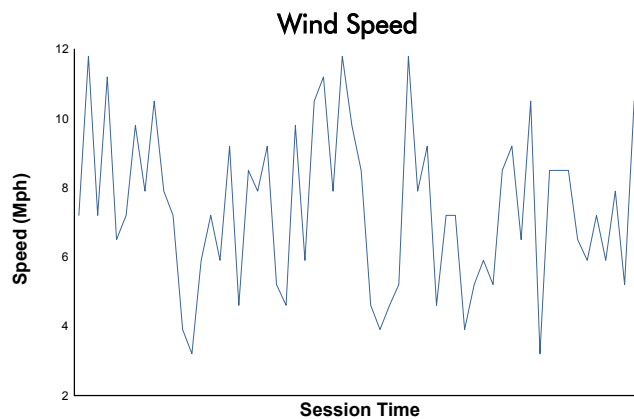

Rolex 24 At DAYTONA

Daytona International Speedway / 3.56 miles
January 25 - 29, 2023 / Daytona Beach, Florida

IMSA Michelin Pilot Challenge

Practice 1 Weather Report

Track Status: **DRY**