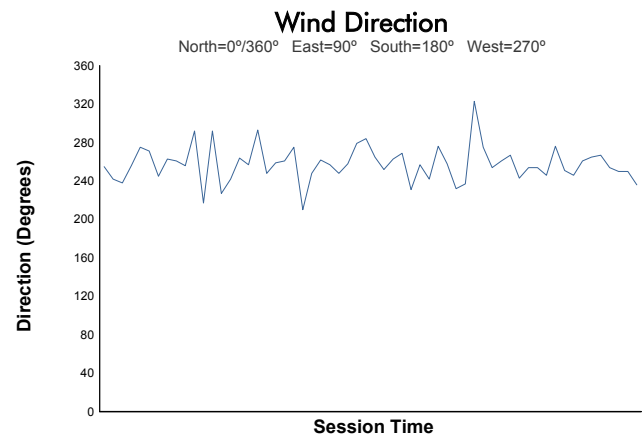

Rolex 24 At DAYTONA

Daytona International Speedway / 3.56 miles
January 25 - 29, 2023 / Daytona Beach, Florida

IMSA Michelin Pilot Challenge

Practice 1 Weather Report

Track Status: **DRY**